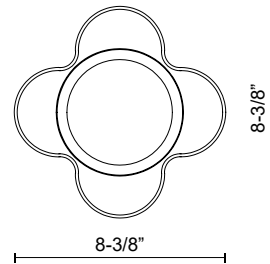

FM54809-BK/OP
 Black/Opal Glass

FM54809-BG/OP
 Brushed Gold/Opal Glass

SPECIFICATION DETAILS

* For custom options, consult factory for details.

Fixture Dimensions	D8-3/8" x H7-7/8"
Light Source	AC LED Module
Wattage	13W
Total Lumens	1020lm
Delivered Lumens	450lm*
Voltage	120V
Color Temperature	3000K
CRI (Ra)	90CRI
Optional Color Temps	2700K - 5000K Available, Minimum Order Quantities Apply
LED Rated Life	50,000 hours
Dimming	100% - 10%, ELV Dimmer (Not Included)
Glass Details	Opal Glass
Location	Damp
Warranty	5 Years
Illumination Direction	Down
Canopy Dimensions	D5-1/8" x H7/8"