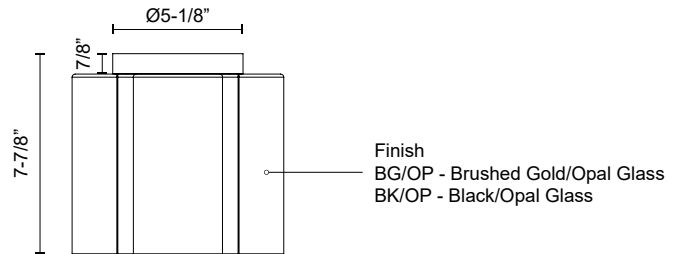

FM54809-BK/OP
 Black/Opal Glass

FM54809-BG/OP
 Brushed Gold/Opal Glass

SPECIFICATION DETAILS

* For custom options, consult factory for details.

Fixture Dimensions	D8-3/8" x H7-7/8"
Light Source	AC LED Module
Wattage	13W
Total Lumens	1020lm
Delivered Lumens	450lm*
Voltage	120V
Color Temperature	3000K
CRI (Ra)	90CRI
Optional Color Temps	2700K - 5000K Available, Minimum Order Quantities Apply
LED Rated Life	50,000 hours
Dimming	100% - 10%, ELV Dimmer (Not Included)
Glass Details	Opal Glass
Location	Damp
Warranty	5 Years
Illumination Direction	Down
Canopy Dimensions	D5-1/8" x H7/8"