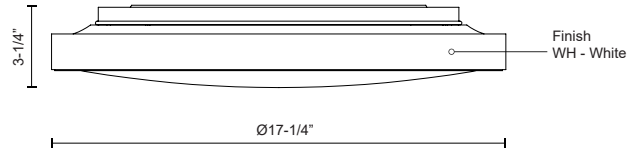

## SPECIFICATION DETAILS

<b>Fixture Dimensions</b>	D17-1/4" x H3-1/4"
<b>Light Source</b>	AC LED Module
<b>Wattage</b>	30W
<b>Total Lumens</b>	2550lm
<b>Delivered Lumens</b>	WH-1647lm
<b>Voltage</b>	120V
<b>Color Temperature</b>	Selectable CCT 2700K/3000K/3500K/4000K/5000K
<b>CRI (Ra)</b>	90CRI
<b>LED Rated Life</b>	50,000 hours
<b>Dimming</b>	100% - 10%, ELV Dimmer (Not Included)
<b>Diffuser Details</b>	Frosted acrylic diffuser
<b>Location</b>	Dry
<b>Illumination Direction</b>	Downlight
<b>Mounting Style</b>	All Orientation; Ceiling and Wall;
<b>CEC Title 24 JA8</b>	Yes, JA8-2022
<b>Paint Finish</b>	WH01

## DESCRIPTION

Circular steel base with polymeric body, frosted acrylic lens, glossy body and matte painted base