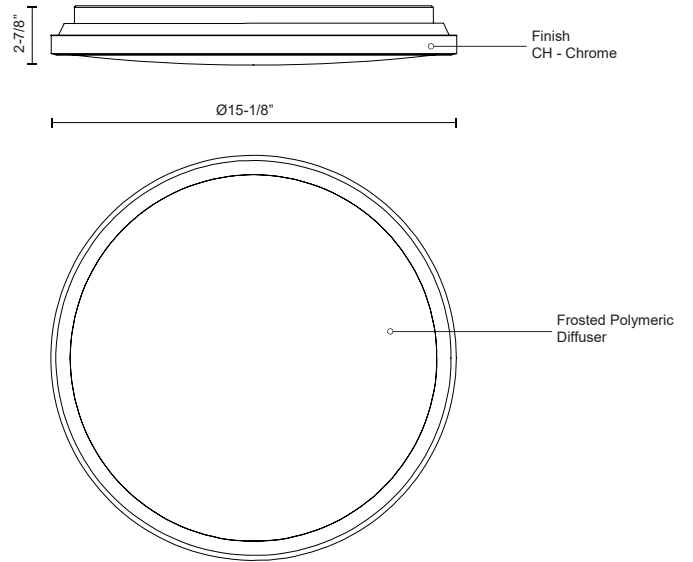

**BROOK
FM43315
FLUSH MOUNT**

PROJECT

FM43315-CH
Chrome

DESCRIPTION

Circular steel base with polymeric body, frosted acrylic lens, chrome plated finish

SPECIFICATION DETAILS

* For custom options, consult factory for details.

Fixture Dimensions	D15-1/8" x H2-7/8"
Light Source	LED
Wattage	30W
Total Lumens	2550lm
Delivered Lumens	1375lm*
Voltage	120V
Color Temperature	3000K
CRI (Ra)	>90
Optional Color Temps	2700K - 5000K Available, Minimum Order Quantities Apply
LED Rated Life	50,000 hours
Dimming	100% - 10%, ELV Dimmer (Not Included)
Diffuser Details	Frosted Polymeric Diffuser
Location	Dry
Warranty	5 Years