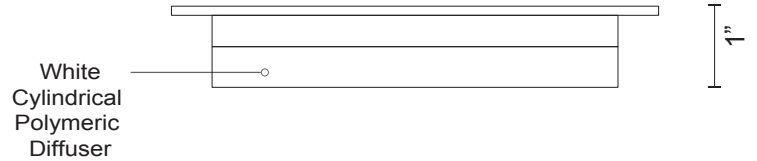

FM42706

Specification Sheet

Flushmount Lamp

CH - Chrome

Other Finishes:

BK - Black

| PROJECT | | | | | |
|---------|------|------------|------------------|------------|-------------------------|
| DATE | | | | TYPE | |
| Voltage | Watt | LED Lumens | Delivered Lumens | Finish(es) | |
| 120V | 14W | 1150lm | 850lm | BK - Black | Color Temp 3000K |
| 120V | 14W | 1150lm | 850lm | WH - White | CRI (Ra) >90 |
| | | | | | Dimming 100% - 10% |
| | | | | | Rated Life 50,000 hours |

*Preliminary figures

Metal Finish
BK - Black
WH - White

Product Descriptions

Product Details

High system efficacy
Low total life cycle cost
ETL Listed

5-year LED and fixture warranty

Complete warranty terms located at: