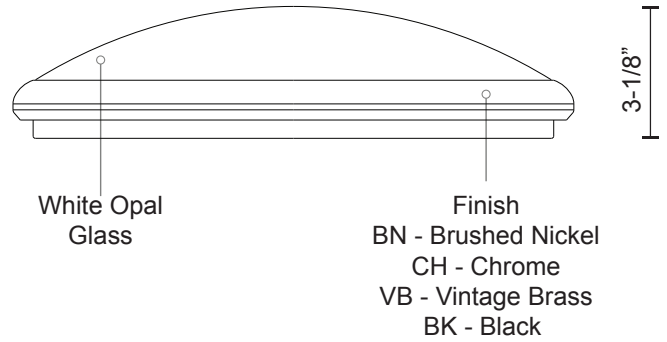

FM1512

SPECIFICATION SHEET

Flush Mount

Other Finishes:

Product Descriptions

Single lamp LED flush mount ceiling fixture with round white opal glass. Metal details available in brushed nickel, chrome, vintage brass and black finish, and is equipped with our powerful 120V AC LED technology, fully dimmable.

Product Details

- High system efficacy
- Low total life cycle cost
- ETL Listed
- 5-year LED and fixture warranty
- Complete warranty terms located at: www.kuzcolighting.com/warranty
- Utilizes our patented Driverless LED Light Engine technology - connects directly to AC, no external driver needed.
- Dimmable with ELV dimmer (not included)
- Custom options available

PROJECT	
DATE	TYPE

Voltage	Watt	LED Lumens	Delivered Lumens	Finish(es)	Color Temp	3000K
120V	11.5W	900lm	568lm	BN - Brushed Nickel	CRI (Ra)	>90
120V	11.5W	900lm	568lm	CH - Chrome	Dimming	100% - 10%
120V	11.5W	900lm	568lm	BK - Black	Rated Life	50,000 hours
120V	11.5W	900lm	568lm	VB - Vintage Brass		

*Subject to testing confirmation

Comments: