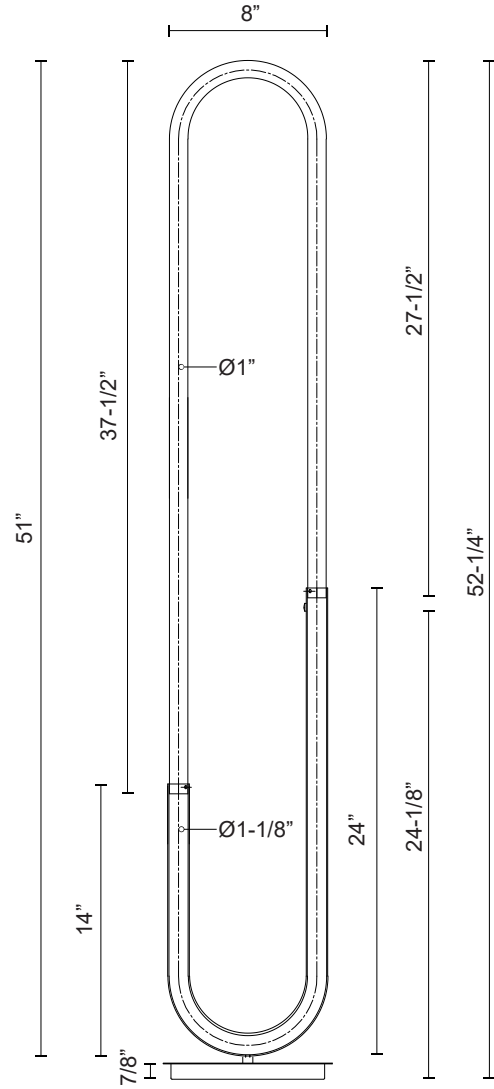

DESCRIPTION

Steel base with die-cast aluminum body, acrylic frosted tube, matte powder-coated or plated finish

FL95150-CH
Chrome

FL95150-BK
Black

FL95150-NB
Natural Brass

SPECIFICATION DETAILS

* For custom options, consult factory for details.

Fixture Dimensions	D8-3/4" x H52-1/4"
Light Source	LED
Wattage	24W
Total Lumens	2040lm*
Delivered Lumens	1320lm*
Voltage	120V
Color Temperature	3000K
CRI (Ra)	>90
Optional Color Temps	2700K - 5000K Available, Minimum Order Quantities Apply
LED Rated Life	50,000 hours
Dimming	100% - 10%, Touch dimmer
Diffuser Details	Frosted Acrylic
Location	Dry
Warranty	5 Years