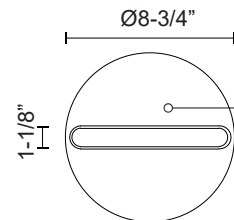

DESCRIPTION

Steel base with die-cast aluminum body, acrylic frosted tube, matte powder-coated or plated finish

FL95150-CH
Chrome

FL95150-BK
Black

FL95150-NB
Natural Brass

SPECIFICATION DETAILS

* For custom options, consult factory for details.

Fixture Dimensions	D8-3/4" x H52-1/4"
Light Source	LED
Wattage	24W
Total Lumens	2040lm*
Delivered Lumens	1320lm*
Voltage	120V
Color Temperature	3000K
CRI (Ra)	>90
Optional Color Temps	2700K - 5000K Available, Minimum Order Quantities Apply
LED Rated Life	50,000 hours
Dimming	100% - 10%, Touch dimmer
Diffuser Details	Frosted Acrylic
Location	Dry
Warranty	5 Years