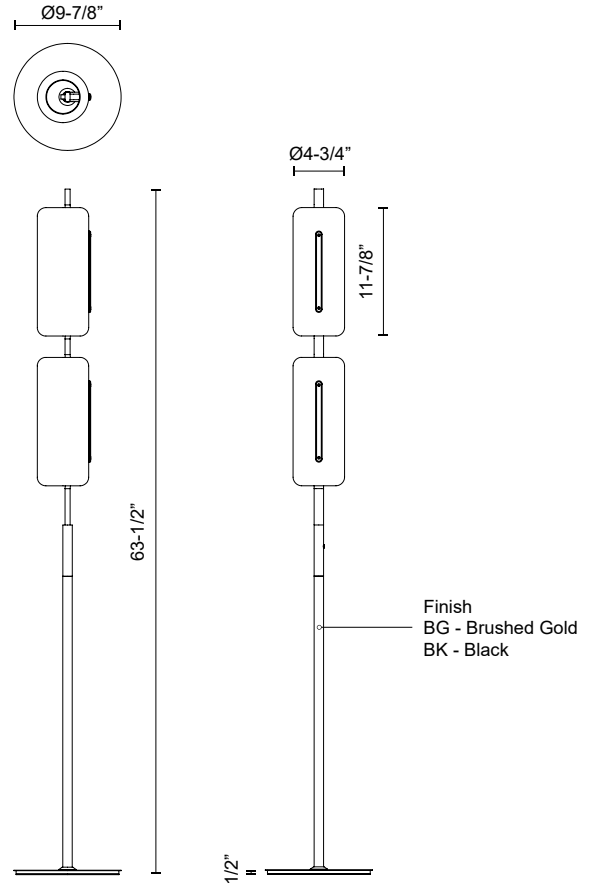

HILO FL28563

LAMPS

PROJECT

FL28563-BG
Brushed Gold

FL28563-BK
Black

SPECIFICATION DETAILS

* For custom options, consult factory for details.

Fixture Dimensions	D9-7/8" x H63-1/2"
Light Source	LED with DC Driver
Wattage	17W
Total Lumens	1275lm
Delivered Lumens	650lm*
Voltage	120V
Color Temperature	3000K
CRI (Ra)	90CRI
Optional Color Temps	2700K - 5000K Available, Minimum Order Quantities Apply
LED Rated Life	50,000 hours
Dimming	100% - 10%, Touch dimmer
Diffuser Details	White Acrylic (interior)
Glass Details	Clear Glass (exterior)
Wire Type	Black Driver and Wire
Location	Dry
Warranty	5 Years
Illumination Direction	Up/Down

DESCRIPTION

Lightweight and airy, the Hilo Collection uses Kuzco's signature light guide technology to illuminate your space brilliantly. The cylindrical glass stackable shades allow for a customized looking piece that provides ample omni-directional light to any room in the house. Available in brushed or powder-coated options.