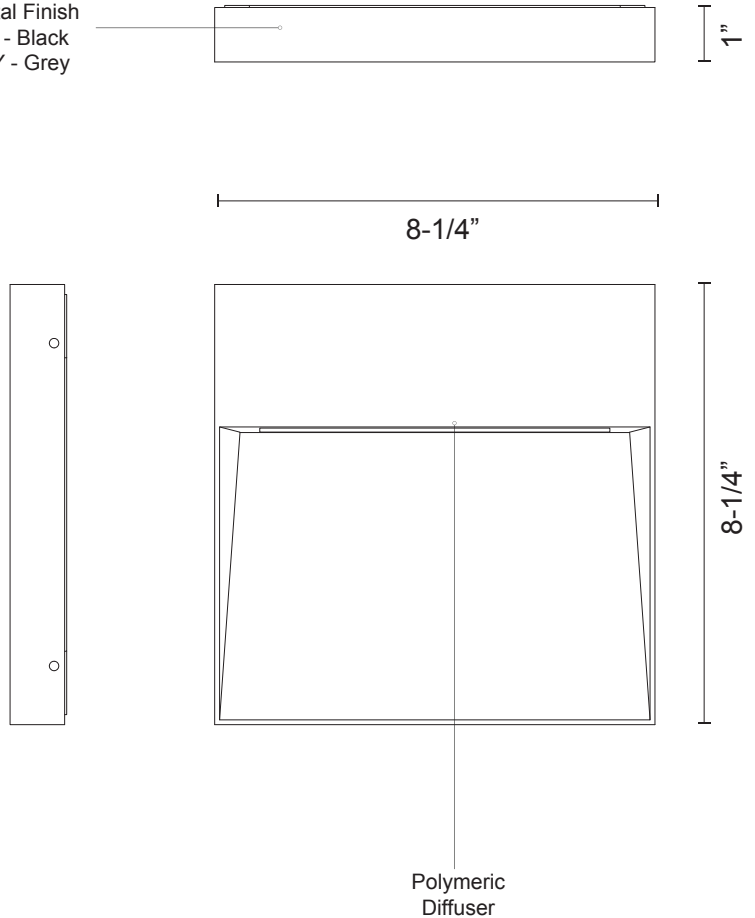

EW71311

Specification Sheet

Exterior WallSconce

GY - Grey

Other Finishes:

BK - Black

Product Descriptions

This family of exterior wall-mounted fixtures is available in a variety of geometric forms: circle, square, and two different rectilinear configurations. Light is directed downward from a recess, and the incline allows the glow to radiate gradually. Vanishingly thin and ideal for egress, courtesy, and grace lighting. Optional stone inlays offer additional opportunities for customizing to complement different wall surfaces.

*Preliminary figures

Metal Finish
 BK - Black
 GY - Grey

Fixture Weight:

Canopy dimensions:
 L: 8-1/4" W:8-1/4"

Comments: