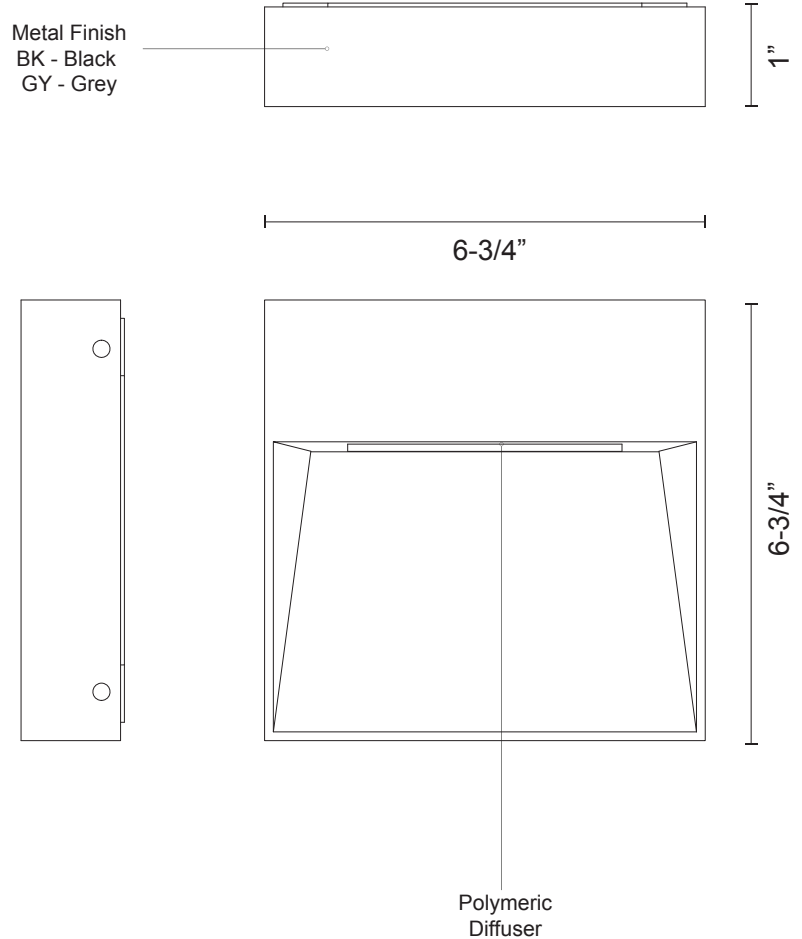

EW71309

Specification Sheet

Exterior WallSconce

GY - Grey

Other Finishes:

BK - Black

Product Descriptions

This family of exterior wall-mounted fixtures is available in a variety of geometric forms: circle, square, and two different rectilinear configurations. Light is directed downward from a recess, and the incline allows the glow to radiate gradually. Vanishingly thin and ideal for egress, courtesy, and grace lighting. Optional stone inlays offer additional opportunities for customizing to complement different wall surfaces.

*Preliminary figures

Fixture Weight:

Canopy dimensions:
 L: 6-3/4" W:6-3/4"

Comments: