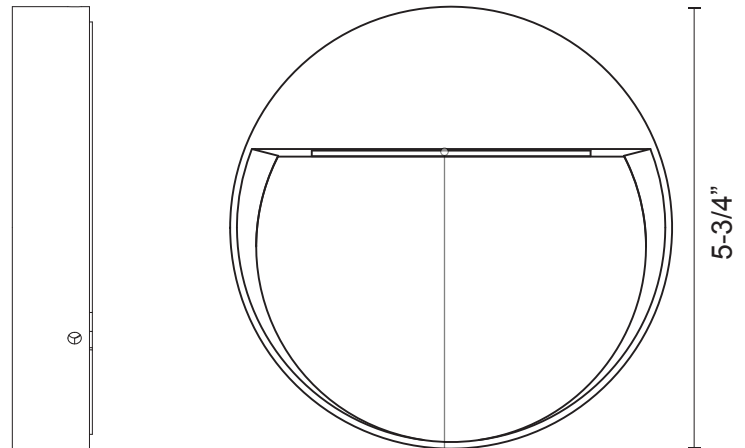

EW71205

Specification Sheet

Exterior WallSconce

Other Finishes:

Product Descriptions

This family of exterior wall-mounted fixtures is available in a variety of geometric forms: circle, square, and two different rectilinear configurations. Light is directed downward from a recess, and the incline allows the glow to radiate gradually. Vanishingly thin and ideal for egress, courtesy, and grace lighting. Optional stone inlays offer additional opportunities for customizing to complement different wall surfaces.

Product Details

High system efficacy
Low total life cycle cost
No visible flicker AC operation
ETL Listed
5-year LED and fixture warranty.
Complete warranty terms located at:
www.kuzcolighting.com/warranty
Utilizes our patented Driverless LED Light Engine technology - connects directly to AC, no external driver needed.
Available with black or grey finishes. Powder coated die cast aluminum with a polymeric diffuser.
Dimmable with ELV dimmer (not included)
Custom options available

Fixture Weight:

Canopy dimensions:
D=5-3/4"

PROJECT					
DATE		TYPE			
Voltage	Watt	LED Lumens	Delivered Lumens	Finish(es)	
120V	10.5W	800lm	309lm	GY - Grey	Color Temp 3000K
120V	10.5W	800lm	241lm	BK - Black	CRI (Ra) >90
					Dimming 100% - 10%
					Rated Life 50,000 hours

*Preliminary figures

Comments: