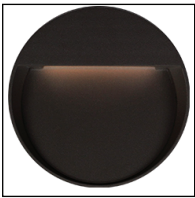

EW71205

Specification Sheet

Exterior WallSconce

GY - Grey

Other Finishes:

BK - Black

Product Descriptions

This family of exterior wall-mounted fixtures is available in a variety of geometric forms: circle, square, and two different rectilinear configurations. Light is directed downward from a recess, and the incline allows the glow to radiate gradually. Vanishingly thin and ideal for egress, courtesy, and grace lighting. Optional stone inlays offer additional opportunities for customizing to complement different wall surfaces.

Product Details

High system efficacy
 Low total life cycle cost
 No visible flicker AC operation
 ETL Listed
 5-year LED and fixture warranty.
 Complete warranty terms located at:
www.kuzcolighting.com/warranty
 Utilizes our patented Driverless LED Light Engine technology - connects directly to AC, no external driver needed.
 Available with black or grey finishes. Powder coated die cast aluminum with a polymeric diffuser.
 Dimmable with ELV dimmer (not included)
 Custom options available

Fixture Weight:

Canopy dimensions:
 D=5-3/4"

PROJECT					
DATE		TYPE			
Voltage	Watt	LED Lumens	Delivered Lumens	Finish(es)	
120V	10.5W	800lm	309lm	GY - Grey	Color Temp 3000K
120V	10.5W	800lm	241lm	BK - Black	CRI (Ra) >90
					Dimming 100% - 10%
					Rated Life 50,000 hours