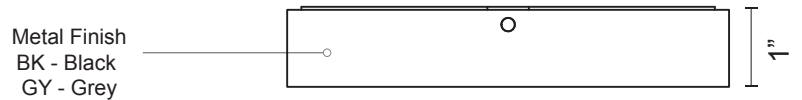

EW71205

Specification Sheet

Exterior WallSconce

Other Finishes:

Product Descriptions

This family of exterior wall-mounted fixtures is available in a variety of geometric forms: circle, square, and two different rectilinear configurations. Light is directed downward from a recess, and the incline allows the glow to radiate gradually. Vanishingly thin and ideal for egress, courtesy, and grace lighting. Optional stone inlays offer additional opportunities for customizing to complement different wall surfaces.

Product Details

High system efficacy
Low total life cycle cost
No visible flicker AC operation
ETL Listed
5-year LED and fixture warranty.
Complete warranty terms located at:
www.kuzcolighting.com/warranty
Utilizes our patented Driverless LED Light Engine technology - connects directly to AC, no external driver needed.
Available with black or grey finishes. Powder coated die cast aluminum with a polymeric diffuser.
Dimmable with ELV dimmer (not included)
Custom options available

Fixture Weight:

Canopy dimensions:
D=5-3/4"

PROJECT					
DATE		TYPE			
Voltage	Watt	LED Lumens	Delivered Lumens	Finish(es)	
120V	10.5W	800lm	309lm	GY - Grey	Color Temp 3000K
120V	10.5W	800lm	241lm	BK - Black	CRI (Ra) >90
					Dimming 100% - 10%
					Rated Life 50,000 hours

*Preliminary figures

Comments: