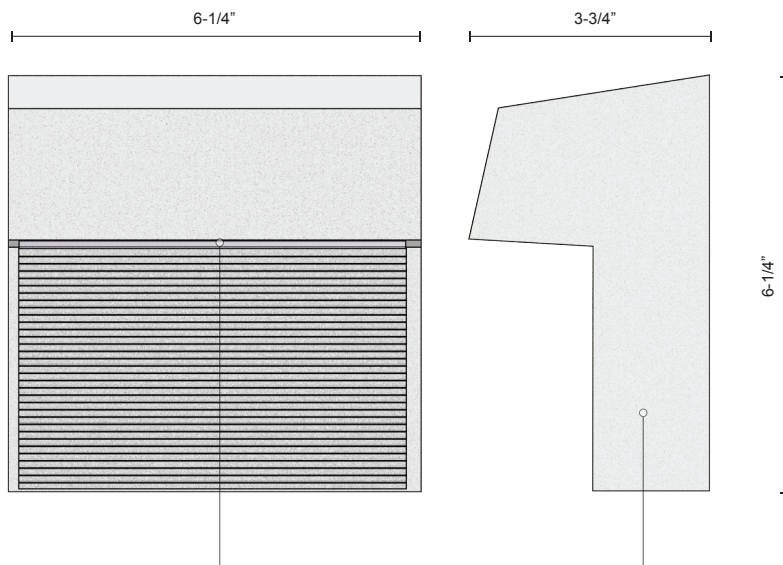

Wet location listed square down light

Metal Finish
BK - Black
GY - Grey