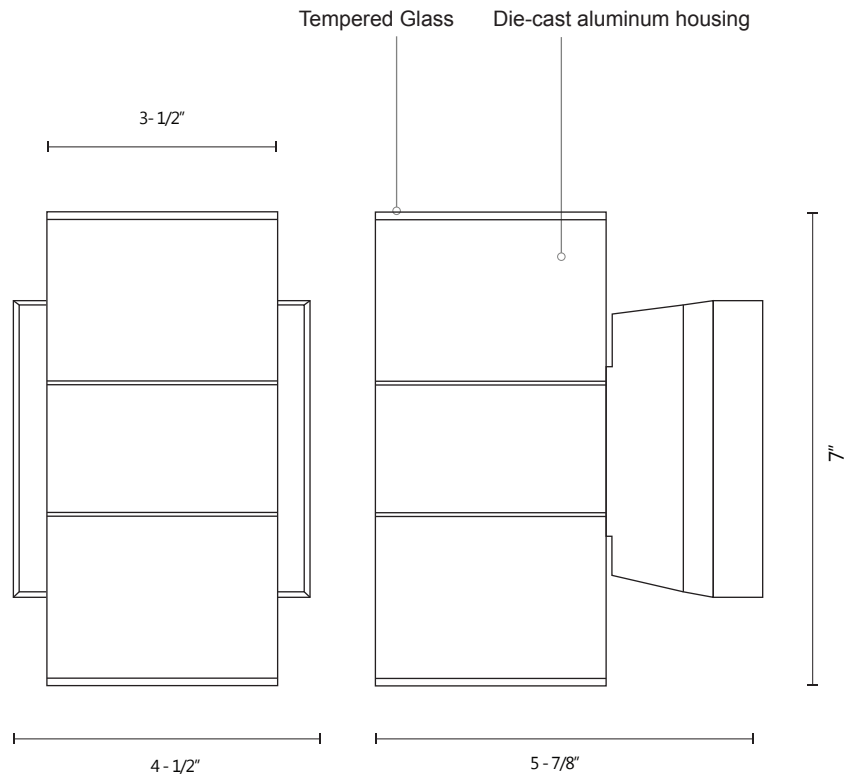

EW3207

SPECIFICATION SHEET

PROJECT		
DATE		TYPE

Sophisticated LED technology meets exterior wall mount with modern design

- Die-cast Aluminum housing molded into a cylinder shape.
- LED Board, Built-in
- 120V

Color Temp 3000K
CRI (Ra) >80
Dimming N/A
Rated Life 50,000 hours

Voltage	Watt	LED Lumens	Delivered Lumens	Finish(es)
120V	24W	1600 lm		BK - Black GY - Grey SV - Silver