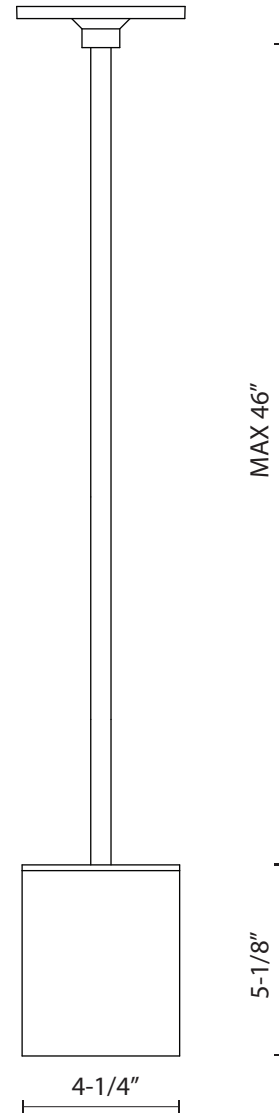

EP19404

Specification Sheet

Exterior Pendant

BK - Black

WH - White

Product Descriptions

Extruded aluminum cylinders with cast retaining rings and mounts. Opal circular diffuser. Down light distribution.

Product Details

High system efficacy. Low total life cycle cost. ETL Listed.

5-years warranty.

Complete warranty terms located at:

www.kuzcolighting.com/warranty

Utilizes our LED Driver Light Engine.

LED Driver within canopy.

Dimmable with ELV dimmer (not included)

Custom options available.

PROJECT			
DATE			TYPE

Voltage	Watt	LED Lumens	Delivered Lumens	Finish(es)	Color Temp	3000K
120V	20W*	2000lm*	1000lm*	BK - Black	CRI(Ra)	>90
120V	20W*	2000lm*	1000lm*	WH - White	Dimming	100%-10%
					Rated Life	50,000 hours

*Preliminary figures

Comments:

Canopy dimensions: