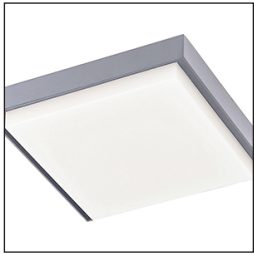

EC34509

Specification Sheet

Exterior Flush Mount

BK - Black

GY - Gray

PROJECT			
DATE			TYPE

Voltage	Watt	LED Lumens	Delivered Lumens	Finish(es)	Color Temp	3000K
120V	31W*	2500lm*	2000lm*	BK - Black	CRI(Ra)	>90
120V	31W*	2500lm*	2000lm*	GY - Gray	Dimming	100%-10%
					Rated Life	50,000 hours

*Preliminary figures

8-1/4"

1"
1-1/2"

Product Descriptions

Rectilinear cast aluminum body and frame. Lightly textured powder-coat finish. Square opal polymeric diffuser. Outward emitting light. Rated for exterior use.

Dimmable with ELV dimmer (not included)

Custom options available.

Comments:

Canopy dimensions:
L: 8-1/4"; W: 8-1/4"; H: 1"