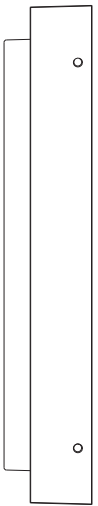

EC34509

Specification Sheet

Exterior Flush Mount

BK - Black

GY - Gray

PROJECT			
DATE			TYPE

Voltage	Watt	LED Lumens	Delivered Lumens	Finish(es)	Color Temp	3000K
120V	31W*	2500lm*	2000lm*	BK - Black	CRI(Ra)	>90
120V	31W*	2500lm*	2000lm*	GY - Gray	Dimming	100%-10%
					Rated Life	50,000 hours

*Preliminary figures

8-1/4"

1"
1-1/2"

Product Descriptions

Rectilinear cast aluminum body and frame. Lightly textured powder-coat finish. Square opal polymeric diffuser. Outward emitting light. Rated for exterior use.

Dimmable with ELV dimmer (not included)

Custom options available.

Comments:

Canopy dimensions:
L: 8-1/4"; W: 8-1/4"; H: 1"