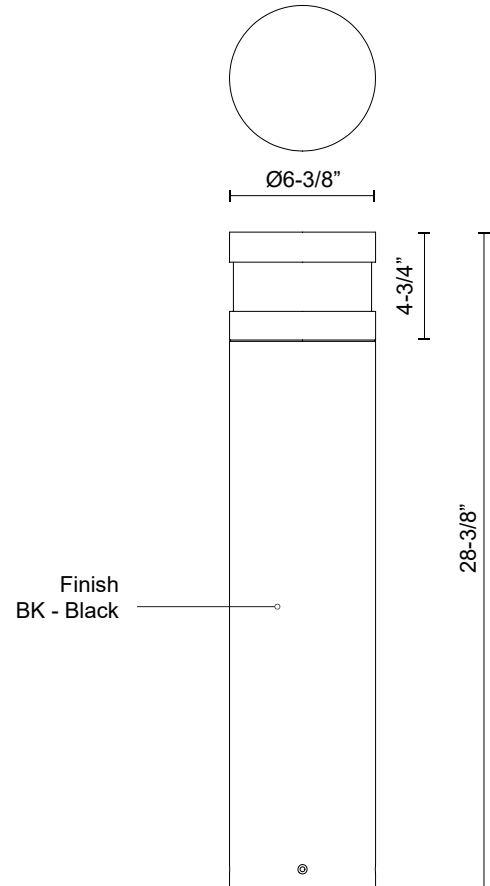

WINDERMERE EB48528-UNV

BOLLARDS

PROJECT

SPECIFICATION DETAILS

Fixture Dimensions	D6-3/8" x H28-3/8"
Light Source	LED with DC Driver
Wattage	24W
Total Lumens	2500lm
Delivered Lumens	1085lm
Voltage	120-277V
Color Temperature	3000K
CRI (Ra)	80CRI
Optional Color Temps	2700K - 5000K Available, Minimum Order Quantities Apply
LED Rated Life	50,000 hours
Dimming	100% - 10%, TRIAC or ELV Dimmer (Not Included)
Diffuser Details	Clear PC
Location	Wet
Illumination Direction	Down
Paint Finish	BK02

* For custom options, consult factory for details.

* For warranty information, please visit www.kuzcolighting.com/warranty

DESCRIPTION

Architecturally designed high-power LED exterior bollard fixture. This die-cast aluminum cylinder with a frosted polycarbonate diffuser delivers diffused omni directional light with a sleek powder-coated finish

KUZCO

CANADA: 19054 28TH AVENUE - SURREY, BC V3Z 6M3

USA: 3035 E. LONE MOUNTAIN ROAD - LAS VEGAS, NV 89081

WWW.KUZCOLIGHTING.COM

© 2023 KUZCO LIGHTING. ALL RIGHTS RESERVED.

COMMENT