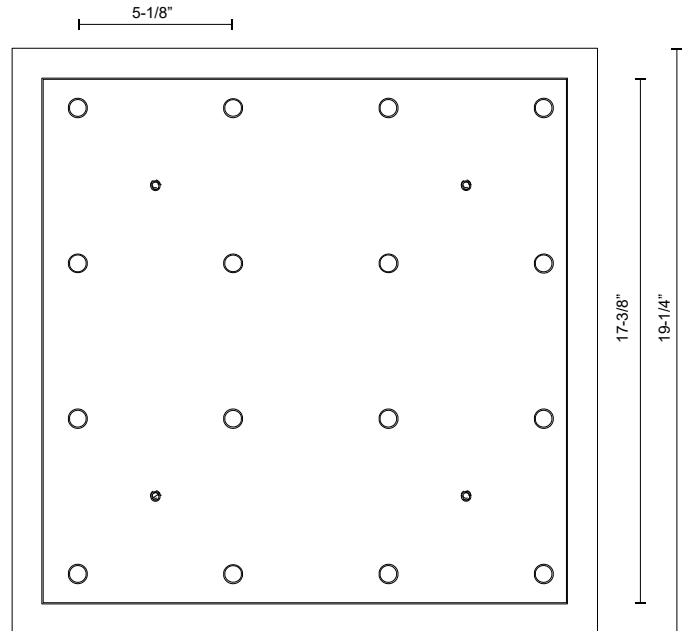

CNP16AC
LED CANOPIES

PROJECT

DESCRIPTION

Canopy system that allows you to combine selected line voltage pendants together on one canopy. Available in five finishes.

CNP16AC-VB
Vintage Brass

CNP16AC-BK
Black

CNP16AC-CH
Chrome

CNP16AC-BC
Black Chrome

CNP16AC-WH
White

CNP16AC-BN
Brushed Nickel

SPECIFICATION DETAILS

* For custom options, consult factory for details.

Fixture Dimensions	L19-1/4" x W19-1/4" x H1"
Location	Dry
Warranty	5 Years