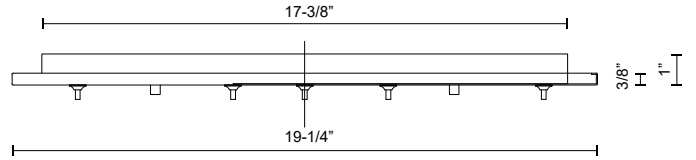

CNP16AC
LED CANOPIES

PROJECT

DESCRIPTION

Canopy system that allows you to combine selected line voltage pendants together on one canopy. Available in five finishes.

CNP16AC-VB
Vintage Brass

CNP16AC-BK
Black

CNP16AC-CH
Chrome

CNP16AC-BC
Black Chrome

CNP16AC-WH
White

CNP16AC-BN
Brushed Nickel

SPECIFICATION DETAILS

* For custom options, consult factory for details.

Fixture Dimensions	L19-1/4" x W19-1/4" x H1"
Location	Dry
Warranty	5 Years