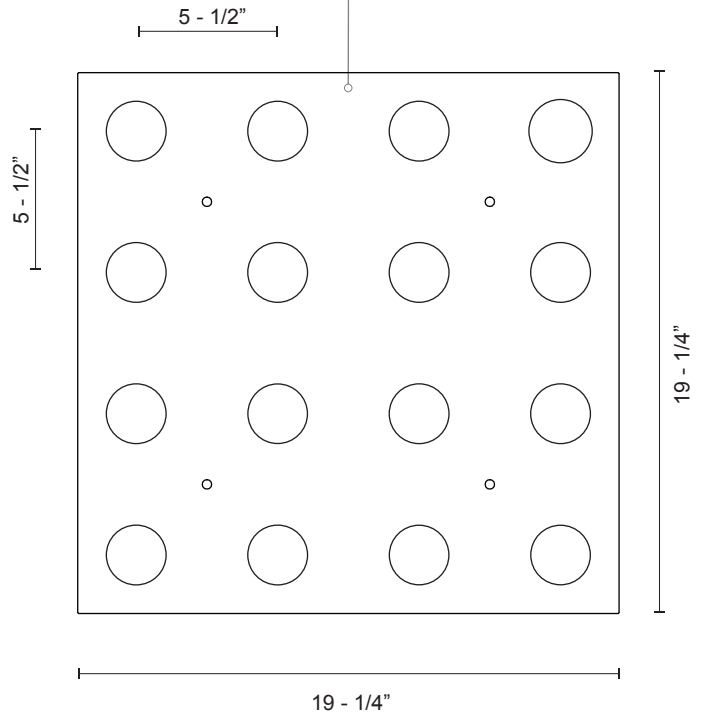

CNP16AC

SPECIFICATION SHEET

Description:

Sixteen lights square canopy.
Canopy system that allows you to combine selected line voltage pendants together on one canopy.
Two selector types (both included with each canopy)
SVT 120V Wire for incandescent, Halogen & some LED fixtures
SSL 120V Kuzco LED Wire

Metal Finish(es):

BC - Black Chrome
BK - Black
BN - Brushed Nickel
CH - Chrome
VB - Vintage Brass
WH - White

Voltage:

Low Voltage 12V
with electronic transformer

PROJECT:	
DATE:	TYPE:

Metal Finish
BC - Black Chrome
BK - Black
BN - Brushed Nickel
CH - Chrome
VB - Vintage Brass
WH - White

BC - Black Chrome