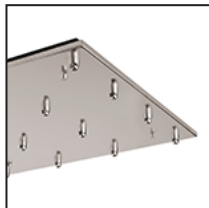

CNP16AC

SPECIFICATION SHEET

Description:

Sixteen lights square canopy.
 Canopy system that allows you to combine selected line voltage pendants together on one canopy.
 Two selector types (both included with each canopy)
 SVT 120V Wire for incandescent, Halogen & some LED fixtures
 SSL 120V Kuzco LED Wire

Metal Finish(es):

BC - Black Chrome
 BK - Black
 BN - Brushed Nickel
 CH - Chrome
 VB - Vintage Brass
 WH - White

Voltage:

Low Voltage 12V
 with electronic transformer

PROJECT:	
DATE:	TYPE:

Metal Finish
 BC - Black Chrome
 BK - Black
 BN - Brushed Nickel
 CH - Chrome
 VB - Vintage Brass
 WH - White

BC - Black Chrome

BK - Black

BN - Brushed Nickel

CH - Chrome

VB - Vintage Brass

WH - White