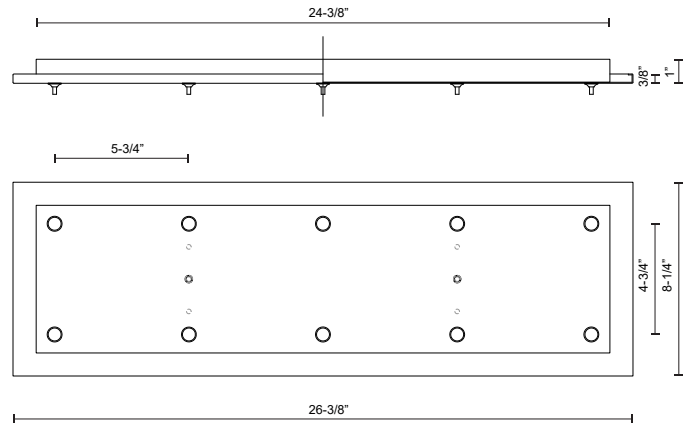

CNP10AC-BK
Black

CNP10AC-BN
Brushed Nickel

CNP10AC-CH
Chrome

CNP10AC-WH
White

SPECIFICATION DETAILS

* For custom options, consult factory for details.

Fixture Dimensions	L26-3/8" x W8-1/4" x H1"
Location	Dry
Warranty	5 Years