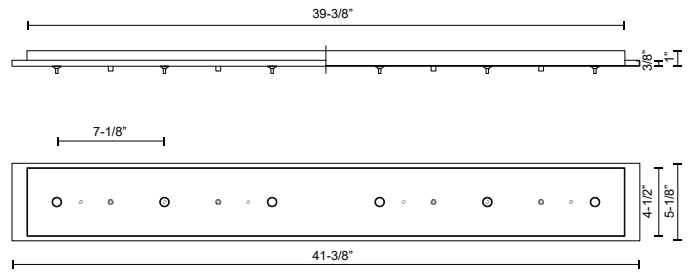

CNP06AC-BK  
Black

CNP06AC-BN  
Brushed Nickel

CNP06AC-WH  
White

CNP06AC-CH  
Chrome

**SPECIFICATION DETAILS**

\* For custom options, consult factory for details.

<b>Fixture Dimensions</b>	L41-3/8" x W5-1/8" x H1"
<b>Location</b>	Dry
<b>Warranty</b>	5 Years