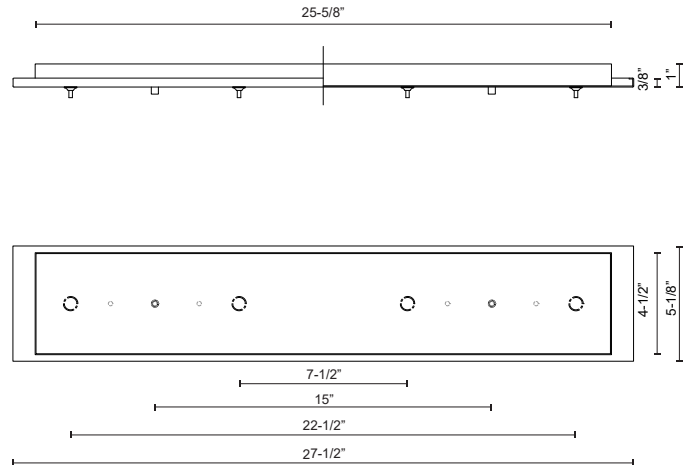

CNP04AC-BN
Brushed Nickel

CNP04AC-BK
Black

CNP04AC-CH
Chrome

CNP04AC-WH
White

SPECIFICATION DETAILS

* For custom options, consult factory for details.

Fixture Dimensions	L27-1/2" x W5-1/8" x H1"
Location	Dry
Warranty	5 Years