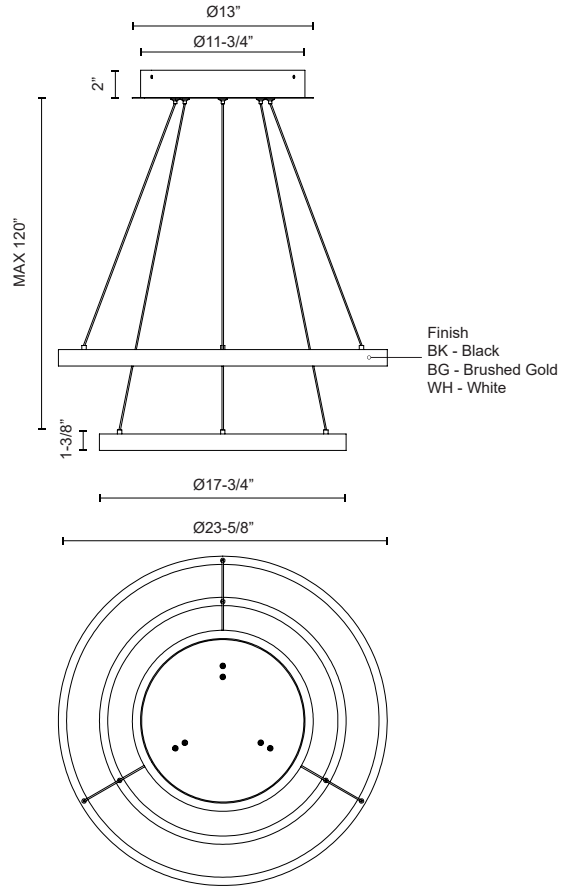

CERCHIO
CH87224
CHANDELIERS

PROJECT

CH87224-BG
Brushed Gold

CH87224-BK
Black

CH87224-WH
White

SPECIFICATION DETAILS

Fixture Dimensions	D23-5/8" x H1-3/8"
Light Source	LED with DC Driver
Wattage	87W
Total Lumens	6500lm
Delivered Lumens	BG-2775lm*; BK-2775lm*; WH-3735lm*;
Voltage	120V
Color Temperature	3000K
CRI (Ra)	90CRI
Optional Color Temps	2700K - 5000K Available, Minimum Order Quantities Apply
LED Rated Life	50,000 hours
Dimming	100% - 10%, TRIAC or ELV Dimmer (Not Included)
Diffuser Details	Frosted Silicone Diffuser
Adjustable	Yes
Wire Length	120" Max
Wire Type	BG - Black Wire; BK - Black Wire; WH - Clear Wire;
Minimum Hang Height	12"
Sloped Ceiling Adaptable	Yes
Location	Dry
Illumination Direction	Downlight
Canopy Dimensions	D13" x H2"

* For custom options, consult factory for details.

* For warranty information, please visit www.kuzcolighting.com/warranty

DESCRIPTION

Extruded and rolled aluminum with rectangular profile. Flush silicone diffuser. Two tiers. Matte powder-coated finish. Down light