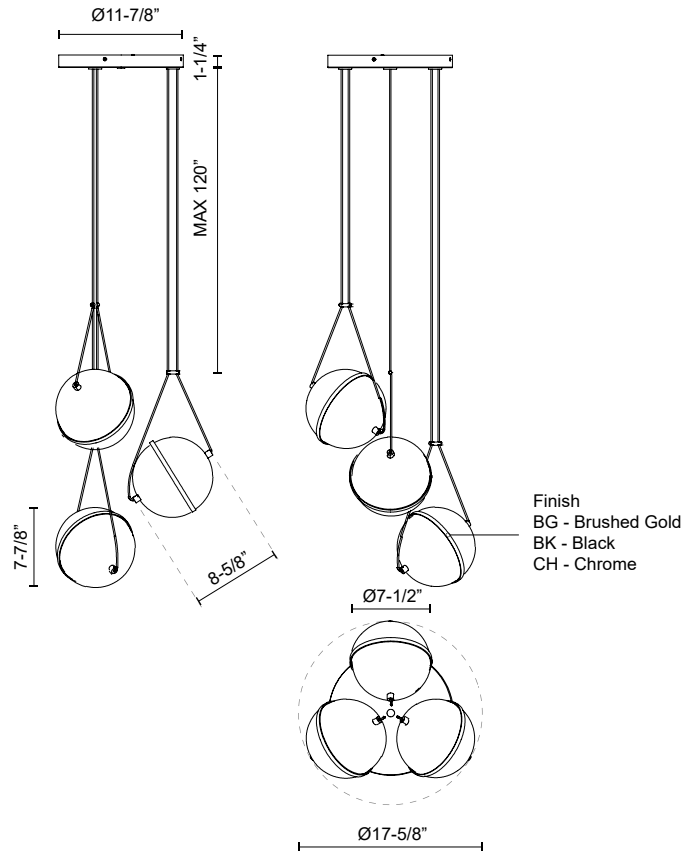

ARIES
CH76718
CHANDELIERS

PROJECT

CH76718-BG
Brushed Gold

CH76718-CH
Chrome

CH76718-BK
Black

SPECIFICATION DETAILS

* For custom options, consult factory for details.

Fixture Dimensions	D17-5/8" x H7-7/8"
Light Source	LED with DC Driver
Wattage	29W
Total Lumens	2450lm
Delivered Lumens	1050lm*
Voltage	120V
Color Temperature	3000K
CRI (Ra)	90CRI
Optional Color Temps	2700K - 5000K Available, Minimum Order Quantities Apply
LED Rated Life	50,000 hours
Dimming	100% - 10%, TRIAC or ELV Dimmer (Not Included)
Diffuser Details	Clear External Acrylic
Glass Details	Frosted Internal Glass
Adjustable	Yes
Wire Length	120" Max
Wire Type	Black
Minimum Hang Height	18"
Location	Dry
Compliance	T24-JA8
Warranty	5 Years
Illumination Direction	Up/Down
CEC Title 24 JA8	Yes, JA8-19
Canopy Dimensions	D11-7/8" x H1-1/4"

DESCRIPTION

The celestial spheres of the Aries Collection create a one-of-a-kind space that's quite literally out of this world. This fantastic display of floating light makes a superb statement piece in any style home. Each of the three incredible finishes offers completely adjustable lengths up to 120". The gyroscope-like spheres can be adjusted for optimal lighting from the interior frosted glass accents