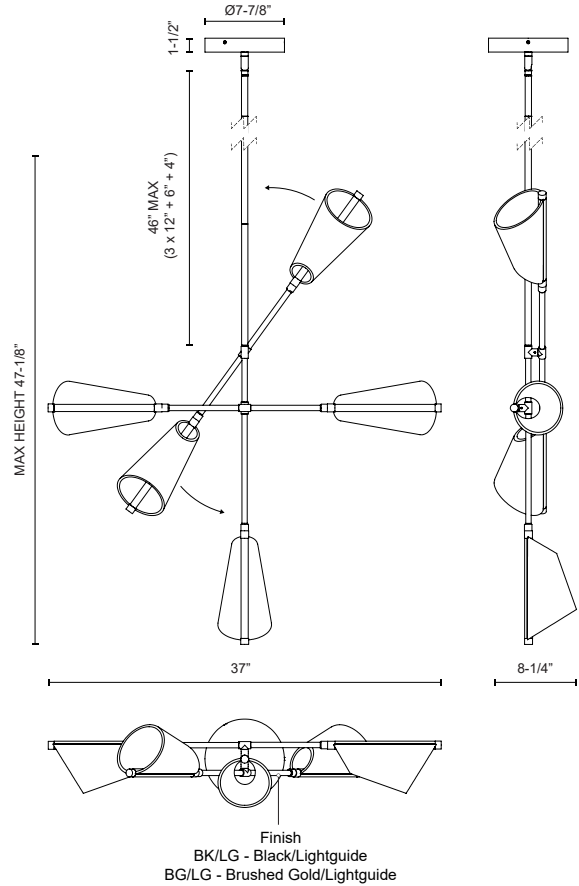

MULBERRY CH62737

JUNE 2022 PRODUCTS

PROJECT

SPECIFICATION DETAILS

Fixture Dimensions	W37" x L37" x H47-1/8"
Light Source	LED with DC Driver
Wattage	67W
Total Lumens	5360lm
Delivered Lumens	BG/LG-2803lm*; BK/LG-3000lm*;
Voltage	120V
Color Temperature	3000K
CRI (Ra)	90CRI
Optional Color Temps	2700K - 5000K Available, Minimum Order Quantities Apply
LED Rated Life	50,000 hours
Dimming	100% - 10%, TRIAC or ELV Dimmer (Not Included)
Diffuser Details	Acrylic diffuser
Shade Details	Clear Acrylic Light Guide Shade
Adjustable	Yes
Rod Length	46" Max (3x12" + 1x6" + 1x4")
Wire Length	72"
Minimum Hang Height	38"
Sloped Ceiling Adaptable	Yes, Up to 45 Degrees
Location	Dry
Canopy Dimensions	D7-7/8" x H1-1/2"

* For custom options, consult factory for details.

* For warranty information, please visit www.kuzcolighting.com/warranty

DESCRIPTION

Classic shapes take new form in the stunning new Mulberry collection. Minimal, modern forged bodies and striking edge lit shades make up this one-of-a-kind collection. Each shade of the Mulberry is crafted with clear etched acrylic, creating the modern glow seen throughout the pieces of this collection. Available in both Brushed Gold or Matte Black accents.

KUZCO

CANADA: 19054 28TH AVENUE - SURREY, BC V3Z 6M3

USA: 3035 E. LONE MOUNTAIN ROAD - LAS VEGAS, NV 89081

WWW.KUZCOLIGHTING.COM

© 2022 KUZCO LIGHTING. ALL RIGHTS RESERVED.

COMMENT