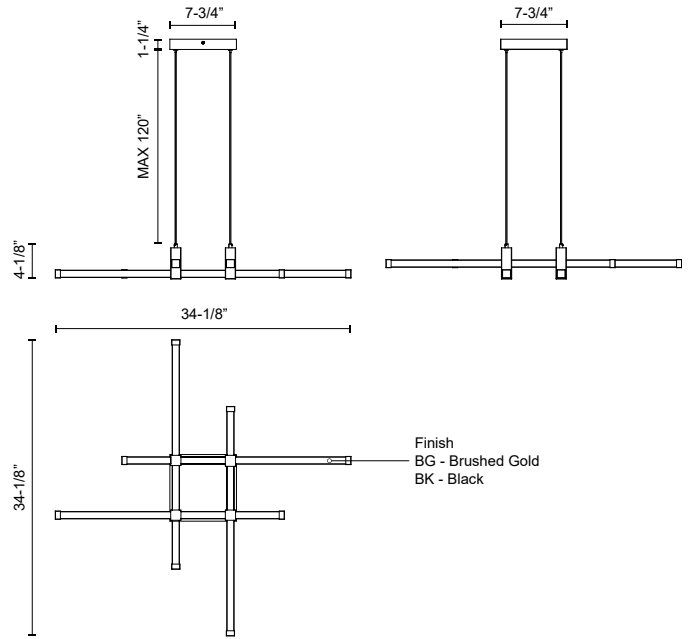

KUZCO

19054 28TH AVENUE
SURREY - BC V3Z 6M3
CANADA

WWW.KUZCOLIGHTING.COM

COMMENT