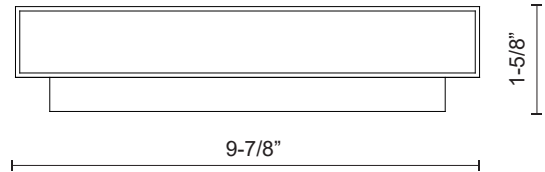

KUZCO

19054 28TH AVENUE
SURREY - BC V3Z 6M3
CANADA

WWW.KUZCOLIGHTING.COM

COMMENT