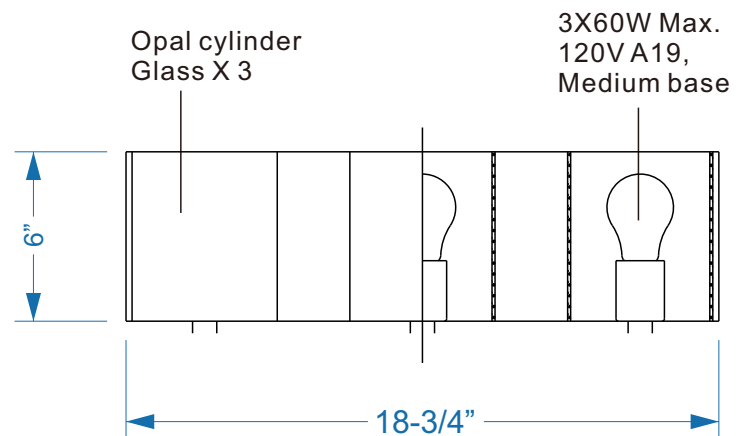

70233 BN / CH

SPECIFICATION SHEET

Description:

Three lamp vanity with white opal cylinder glass in your choice of brushed nickel or chrome details

Metal finish:

BN - Brushed Nickel

CH - Chrome

Lamping: 3X60W A19 medium base, 120V

Project:	
Date:	Type:

Custom option:

- Custom metal finish available (min. order qty required)