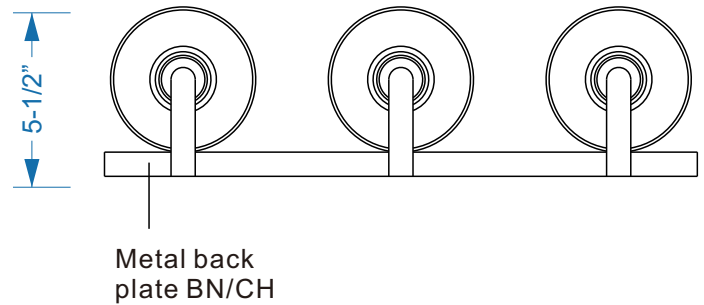

70233 BN / CH

SPECIFICATION SHEET

Description:

Three lamp vanity with white opal cylinder glass in your choice of brushed nickel or chrome details

Metal finish:

BN - Brushed Nickel

CH - Chrome

Lamping: 3X60W A19 medium base, 120V

Project:	
Date:	Type:

Custom option:

- Custom metal finish available (min. order qty required)