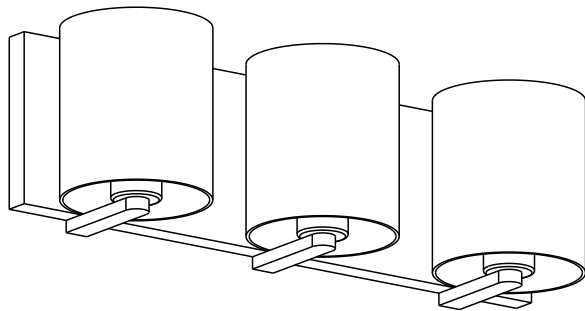

70233 BN / CH

SPECIFICATION SHEET

Description:

Three lamp vanity with white opal cylinder glass in your choice of brushed nickel or chrome details

Metal finish:

BN - Brushed Nickel

CH - Chrome

Lamping: 3X60W A19 medium base, 120V

Project:	
Date:	Type:

Custom option:

- Custom metal finish available (min. order qty required)