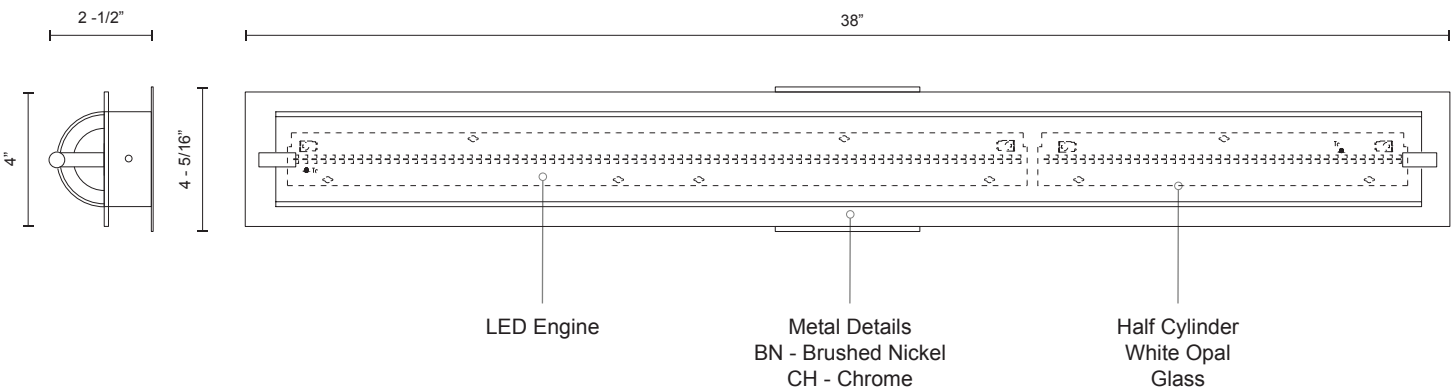

601002-LED

SPECIFICATION SHEET

PROJECT		
DATE		TYPE

Sophisticated LED technology meets vanity with modern simplicity

- Half cylinder shaped white opal glass
- Brushed nickel or chrome details
- Dimmable with ELV dimmer (Not included)
- 120V

Color Temp 3000K
CRI (Ra) >80
Dimming 100% - 10%
Rated Life 50,000 hours

Voltage	Watt	LED Lumens	Delivered Lumens	Finish(es)
120V	49W	3600lm	2403lm*	BN / CH