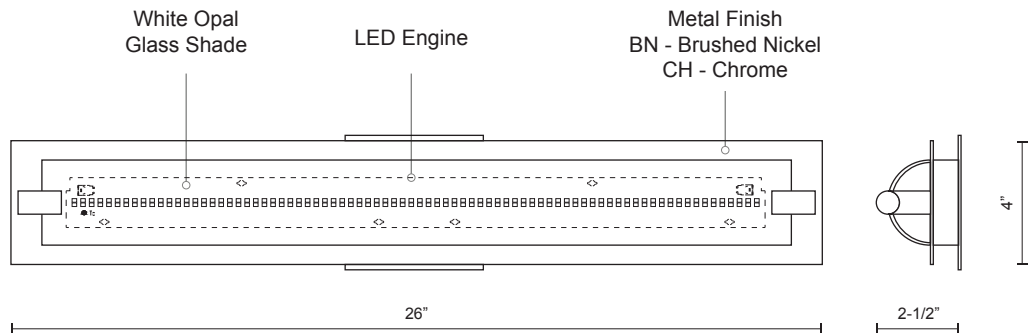

*Subject to testing confirmation