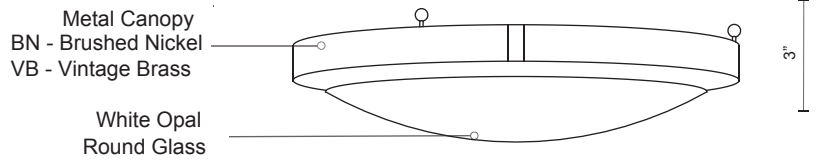

501102-LED

SPECIFICATION SHEET

PROJECT		
DATE		TYPE

Sophisticated LED technology meets indoor ceiling fixture

- Round white opal glass
- Brushed nickel or Vintage brass metal finish
- Dimmable with ELV dimmer (Not included)
- 120V

Color Temp 3000K
CRI (Ra) >90
Dimming 100% - 10%
Rated Life 50,000 hours

Voltage	Watt	LED Lumens	Delivered Lumens	Finish(es)
120V	15W	1300	650	BN - Brushed Nickel
120V	15W	1300	650	VB - Vintage brass