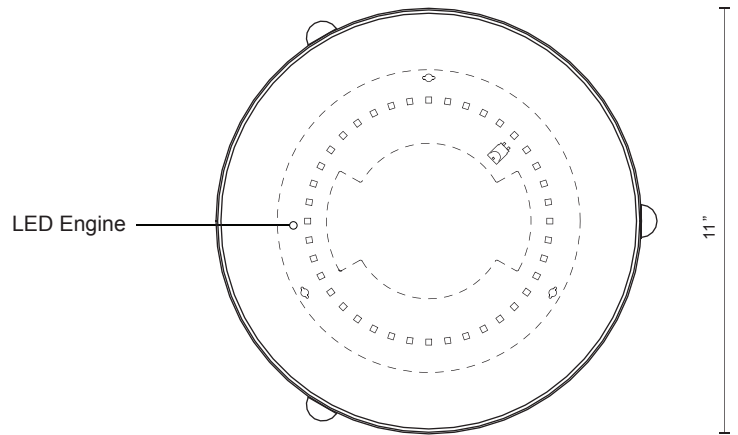

501102-LED

SPECIFICATION SHEET

PROJECT		
DATE		TYPE

Sophisticated LED technology meets indoor ceiling fixture

- Round white opal glass
- Brushed nickel or Vintage brass metal finish
- Dimmable with ELV dimmer (Not included)
- 120V

Color Temp 3000K
CRI (Ra) >90
Dimming 100% - 10%
Rated Life 50,000 hours

Voltage	Watt	LED Lumens	Delivered Lumens	Finish(es)
120V	15W	1300	650	BN - Brushed Nickel
120V	15W	1300	650	VB - Vintage brass