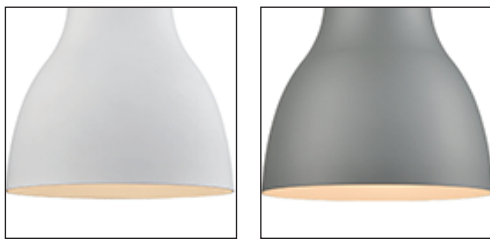

## Pendant

BK - Black

PROJECT						
DATE				TYPE		
Voltage	Watt	LED Lumens	Delivered Lumens	Finish(es)	Color Temp	N/A
120V	1 x 60W*	N/A	N/A	BK - Black	CRI(Ra)	N/A
120V	1 x 60W*	N/A	N/A	GY - Gray	Dimming	N/A
120V	1 x 60W*	N/A	N/A	WH - White	Rated Life	N/A

\*Preliminary figures

WH - White

GY - Gray

### Product Descriptions

Single lamp pendant with tapered aluminum shade showcasing powder-coated finishes. Exterior shade colors are either black, gray or white with matte white interior. Suspended by cloth cable to a maximum 120" length. Available in 3 sizes.