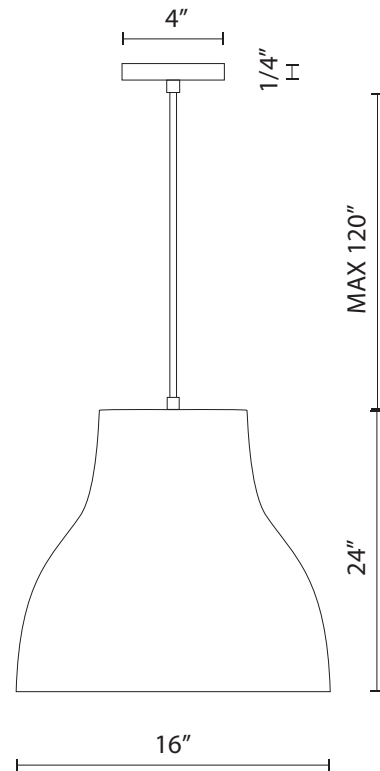

\*Preliminary figures

WH - White

GY - Gray

### Product Descriptions

Single lamp pendant with tapered aluminum shade showcasing powder-coated finishes. Exterior shade colors are either black, gray or white with matte white interior. Suspended by cloth cable to a maximum 120" length. Available in 3 sizes.

Canopy dimensions:

D: 4"; H: 1/4"

Comments: