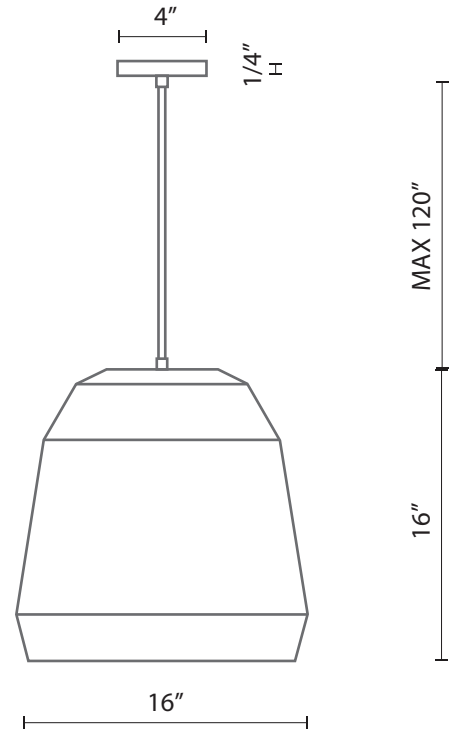

### Product Descriptions

Single lamp pendant with faceted aluminum shade showcasing powder-coated finishes against a matte white interior. Exterior shade colors are black, blue, white or gray. Suspended by cloth cable to a maximum 120" length. Available in 2 sizes.

Canopy dimensions:  
D: 4"; H: 1/4"

Comments: