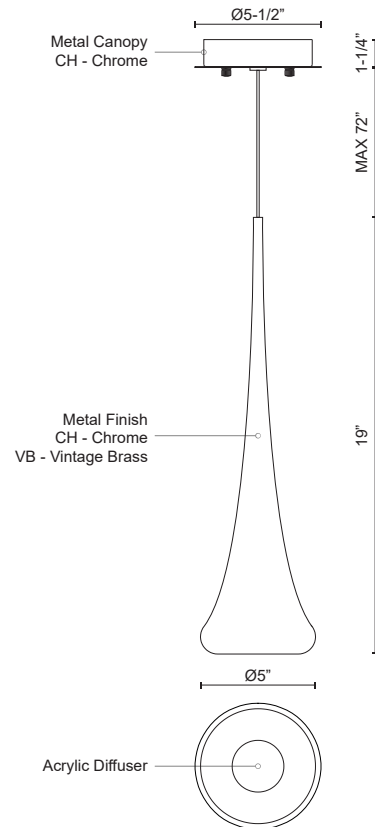

BACH
402601-LED
PENDANTS

PROJECT

402601CH-LED
 Chrome

402601VB-LED
 Vintage Brass

SPECIFICATION DETAILS

* For custom options, consult factory for details.

Fixture Dimensions	D5" x H19"
Light Source	LED
Wattage	10W
Total Lumens	800lm
Delivered Lumens	CH-446lm
Voltage	120V
Color Temperature	3000K
CRI (Ra)	>90
Optional Color Temps	2700K - 5000K Available, Minimum Order Quantities Apply
LED Rated Life	50,000 hours
Dimming	100% - 10%, ELV Dimmer (Not Included)
Diffuser Details	Acrylic diffuser
Adjustable	Yes
Wire Length	72" Max
Wire Type	Clear SSL Wire
Location	Dry
Warranty	5 Years
Canopy Dimensions	D5-1/2" x H1-1/4"

DESCRIPTION

Single LED lamp pendant, slender trumpet shaped with bottom frosted diffuser. Equipped with our powerful 120V AC LED technology. Chrome finish: available in a variety of multi-pendant options see series for family details. Vintage Brass finish: build your own configuration, choose how many pendants and choose the canopy shape and size accordingly.