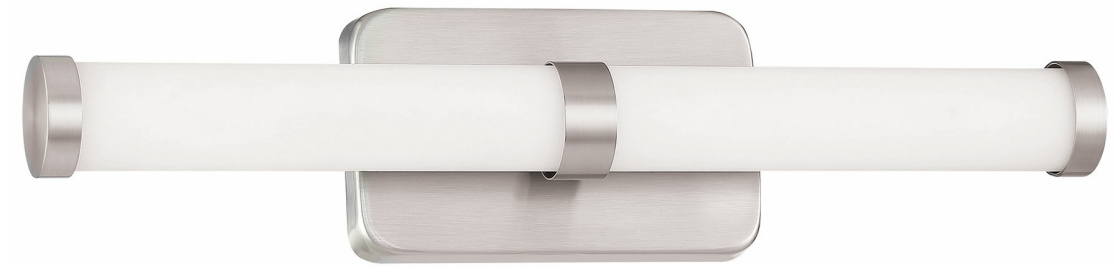

Item #  
**P574-084-L**

Product Family Name:

Category:  
**WALL SCONCE**

Certification  
**3057374**

Patents:

Notes:

UPC Code:  
**844349025467**

Finish:  
**Brushed Nickel**

Category Type:  
**Bath**

Image File Name: **P574-084-L.jpg**

## MEASUREMENTS

Width: <b>20</b>	Length: <b>7 INCH</b>	Height: <b>4.75</b>	Extension: <b>3.25</b>
Height Adjustable: <b>No</b>	Min Overall Height:	Max Overall Height:	Slope: <b>No</b>
Wire Length: <b>7 INCH</b>	Chain Length:	Safety Cable Included: <b>No</b>	Net Weight: <b>1.9</b>
Canopy Width:	Canopy Height:	Canopy Length:	Center to Bottom: <b>2.38</b>
Backplate Width: <b>7.88</b>	Backplate Height: <b>4.34</b>	Center to Top: <b>2.38</b>	

## SHADE / GLASS

Description:	Material: <b>GLASS</b>
Part No.: <b>PG574</b>	Quantity:
Width: <b>20.0</b>	Height: <b>1.75</b>
	Length: <b>2.0</b>