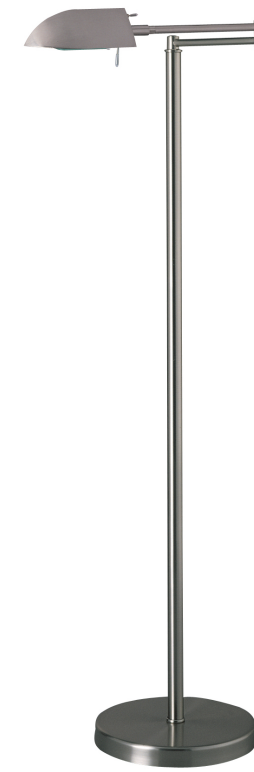

Item # P4354-603
 Product Family Name: Wah-Hoo™
 Category: FLOOR LAMP
 Certification: 4000165
 Patents:

UPC Code: 870540001658
 Finish: Matte Brushed Nickel
 Category Type: Task Floor Lamp

Notes:
 Hi/Low Switch Maximum width 28"

Image File Name: P4354-603.jpg

MEASUREMENTS

Width: 10	Length: 15	Height: 45.75	Extension:
Height Adjustable: No	Min Overall Height:	Max Overall Height:	Slope: No
Wire Length: 144	Chain Length:	Safety Cable Included: No	Net Weight: 14.55
Canopy Width:	Canopy Height:	Canopy Length:	Center to Bottom:
Backplate Width:	Backplate Height:	Center to Top:	

No. of Bulbs: 1	Light Type: G9 Xenon			
Max Bulb Wattage: 40	Socket: G9, 2-PIN			
Dimmable: No	Ballast:	Rated Life Hours:	Photocell Included: No	Bulb/LED Included: Y
Bulb/LED Included: Yes	Color Temp.:	CRI:	Initial Lumens:	Delivered Lumens:

Description: Matte Brushed Nickel	Material: METAL
Part No.: PG601-CVR	Quantity: 1
Width: 3.88	Height: 2.13
	Length: 5.88

SHIPPING

Carton Width: 18.875	Carton Height: 13.5	Carton Length: 48.5
Carton Weight: 21.12	Carton Cubic Feet: 7.152	Small Package Shippable: Yes
Master Pack Width:	Master Pack Height:	Master Pack Length:
Master Pack Weight:	Master Cubic Feet:	Multi-Pack: 1
		Master Pack: 1