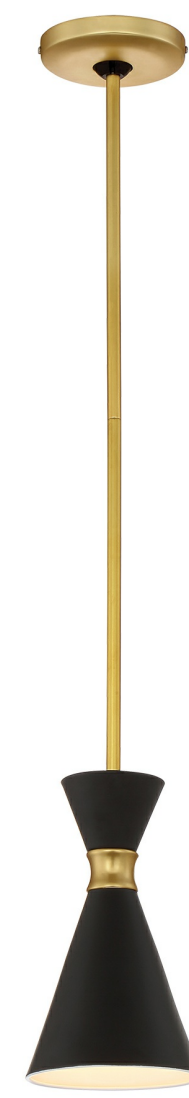

Item # P1821-248	UPC Code: 844349021865
Product Family Name: Conic	Finish: Honey Gold
Category: MINI-PENDANTS	Category Type: Mini Pendant
Certification 3057374	
Patents:	
Notes:	

Image File Name: **P1821-248.jpg**

MEASUREMENTS

Width: 5.5	Length: 16.7	Height: 9.38	Extension: 2.62
Height Adjustable: Yes	Min Overall Height: 16.7	Max Overall Height: 52.75	Slope: Yes
Wire Length: 72"	Chain Length:	Safety Cable Included: No	Net Weight: 2.62
Canopy Width: 4.88	Canopy Height: 1.0	Canopy Length:	Center to Bottom:
Backplate Width:	Backplate Height:	Center to Top:	

LAMPING

No. of Bulbs: 1	Light Type: A-19, MED			
Max Bulb Wattage: 100	Socket: E26, MED			
Dimmable: Yes	Ballast:	Rated Life Hours:	Photocell Included: No	Bulb/LED Included: N
Bulb/LED Included:	Color Temp.:	CRI:	Initial Lumens:	Delivered Lumens:

SHADE / GLASS

Description: Matte Coal	Material: STEEL
Part No.:	Quantity: 1
Width: 5.5	Height: 9.38
	Length: 5.5

SHIPPING

Carton Width: 9.0	Carton Height: 8.5	Carton Length: 14.5
Carton Weight: 3.48	Carton Cubic Feet: 0.642	Small Package Shippable: Yes
Master Pack Width:	Master Pack Height:	Master Pack Length:
Master Pack Weight:	Master Cubic Feet:	Multi-Pack: 1
		Master Pack: 1