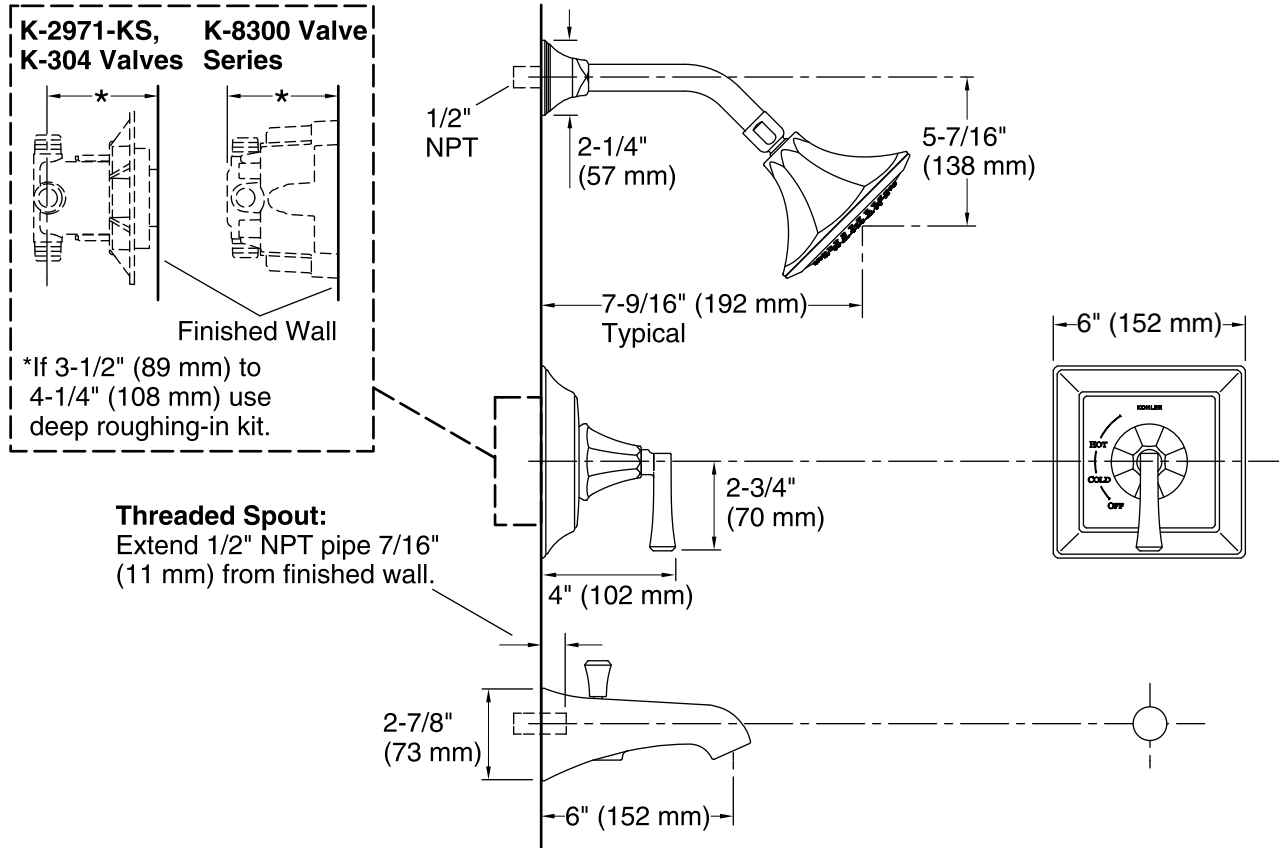

Technical Information

All product dimensions are nominal.

Showerhead/Body Spray:

Rated maximum flow: 2.5 gal/min (9.5 l/min)

Pressure: 80 psi (5.5 bar)

Notes

Install the product according to the installation guide.

NOTICE: Risk of product damage. Long screws for installing trim can damage the K-2971-KS valve. Consult the trim installation guide to verify if the thin wall installation kit (88526) is needed. Install straight pipe or tube drop of 7" (178 mm) to 18" (457 mm) with single elbow between the valve and the wall-mount spout. Elbow must be a 90 degree drop ell that is secured to rigid framing.