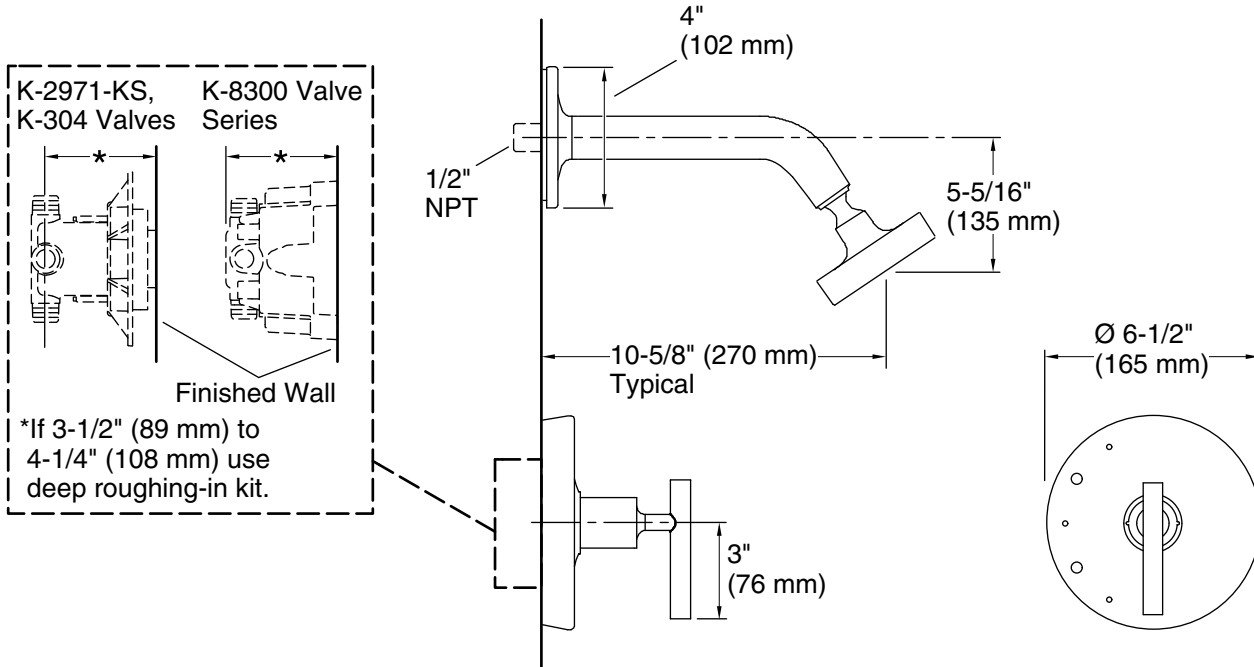

THE BOLD LOOK
OF **KOHLER**®

KOHLER Faucets Rite-Temp® shower trim kit with lever handle, 2.5 gpm

Purist®
K-TS14422-4

Technical Information

All product dimensions are nominal.

Drain included: No

Showerhead/Body Spray:

Rated maximum flow: 2.5 gal/min (9.5 l/min)

Pressure: 80 psi (5.5 bar)

Notes

Install the product according to the installation guide.

NOTICE: Risk of product damage. Long screws for installing trim can damage the K-2971-KS valve. Consult the trim installation guide to verify if the thin wall installation kit (88526) is needed.