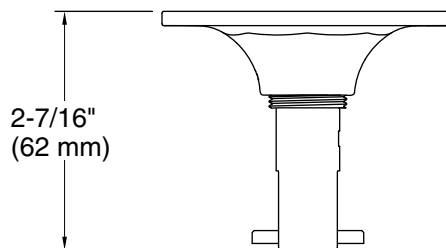

Material

- Durable metal construction.
- KOHLER finishes resist corrosion and tarnishing.

Required Products/Accessories

K-37380 30" Rough-in Cable Bath Drain

or

K-37383 Rough-in cable bath drain, PVC, 30" cable with tubing

Technical Information

All product dimensions are nominal.

Notes

Install this product according to the installation guide.