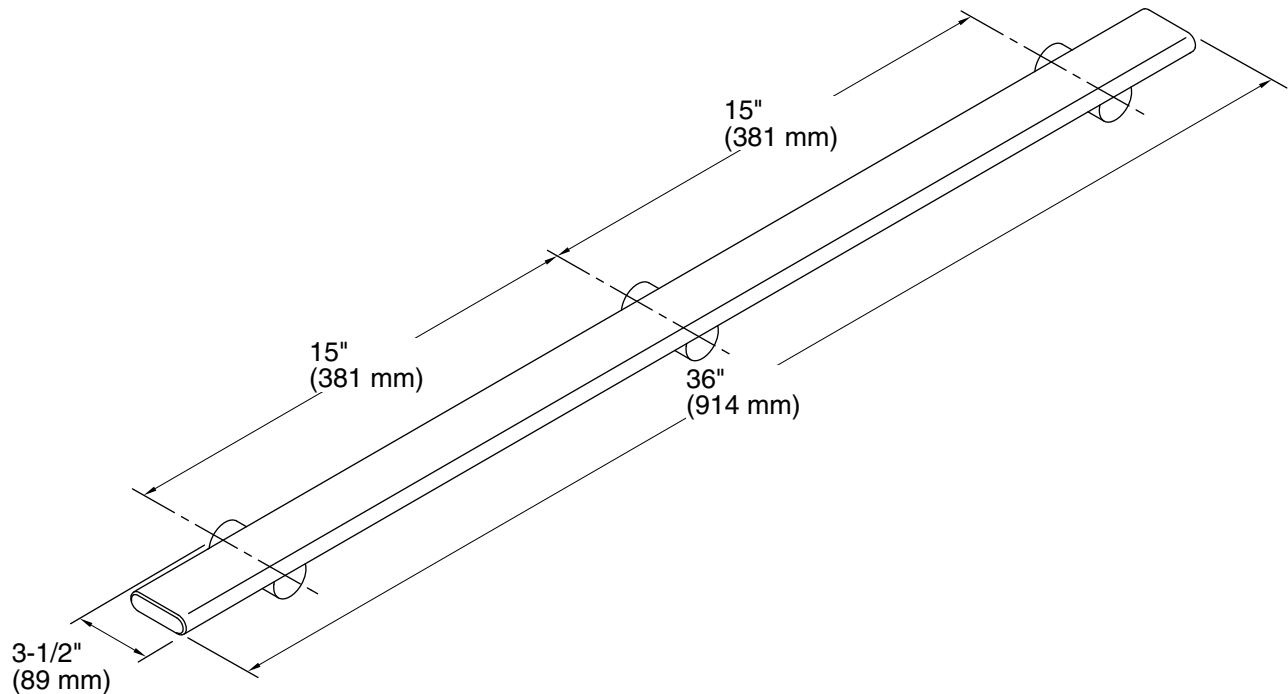

Technical Information

All product dimensions are nominal.

Installation Type: Wall-mount

Material: Anodized Aluminum

Notes

Install this product according to the installation guide.

Requires 2x4 backing to be installed.