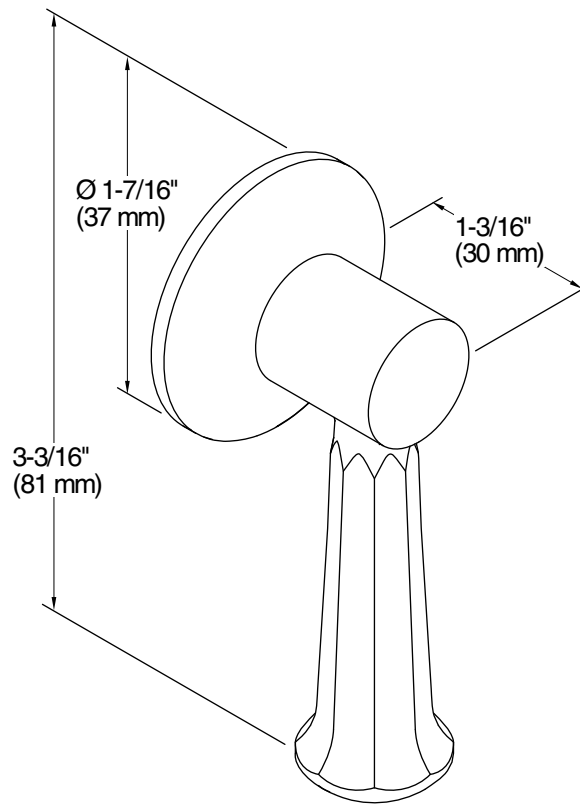

Features

- Mounts vertically.
- For use with the K-3940-RA Kathryn one-piece toilet.
- Coordinates with other products in the Kathryn collection.

Material

- Premium metal construction for durability and reliability.
- KOHLER finishes resist corrosion and tarnishing.

Technical Information

All product dimensions are nominal.

Material: Zinc, Stainless Steel