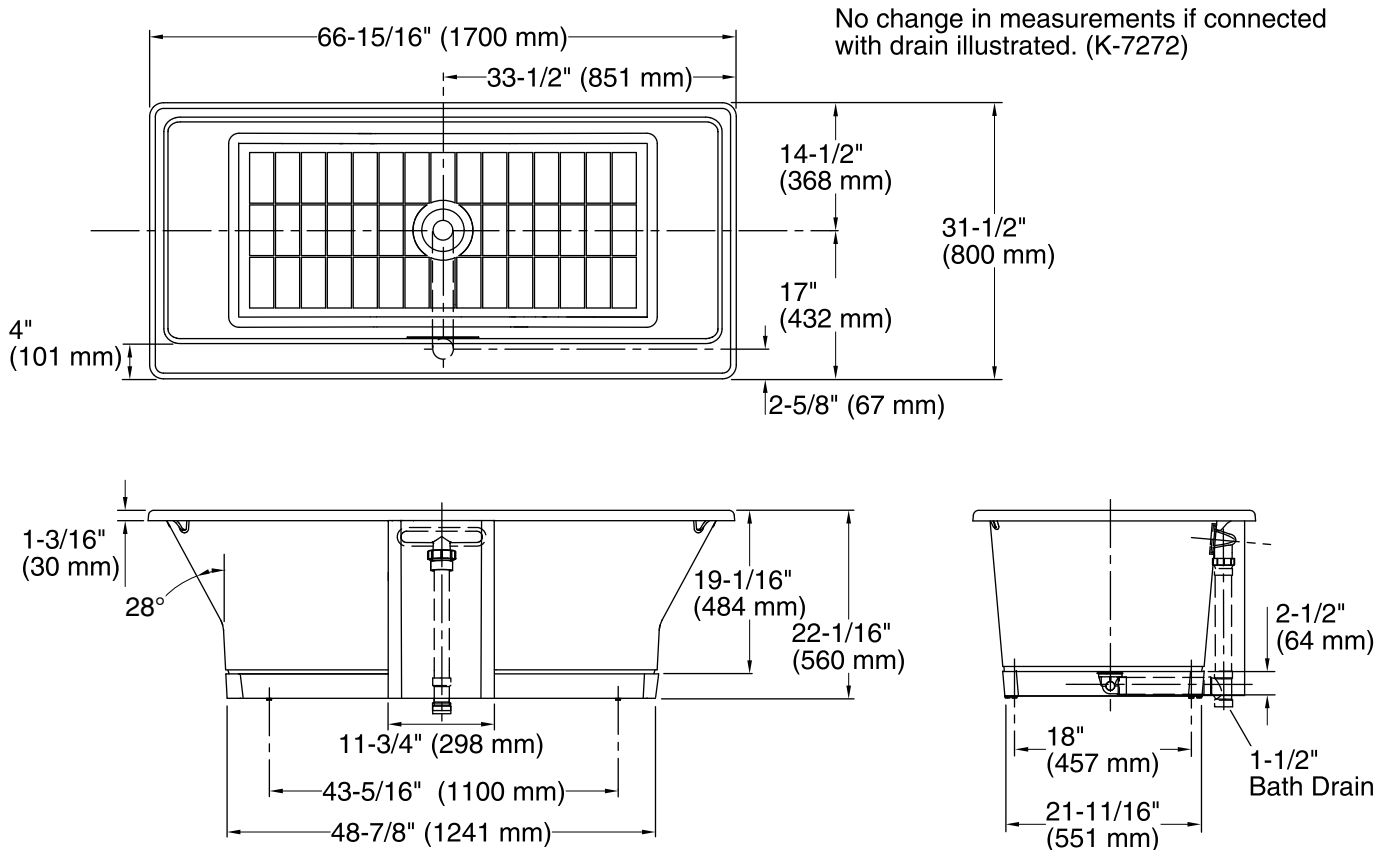

Features

- Freestanding design creates a striking focal point in your bathing area.
- Sloped lumbar support on both ends.
- Safeguard® slip-resistant surface on bath floor.
- Slotted overflow allows for deep soaking.
- Center toe-tap drain.
- Includes one wood composite base, four cast iron adjustable feet, and one wooden overflow/drain shroud.
- Coordinates with other products in the Rêve collection.

Wooden Float

wooden overflow/drain shroud

Codes/Standards

ASME A112.19.1/CSA B45.2

ASTM F462

KOHLER® Enameled Cast Iron Bath and Shower Base Lifetime Limited Warranty

See website for detailed warranty information.

Available Colors/Finishes

Color tiles intended for reference only.

Color	Code	Description
-------	------	-------------

	0	White
--	---	-------

Technical Information

All product dimensions are nominal.

Installation:	Freestanding
Drain location:	Center
Basin area, bottom:	49" x 22" (1245 mm x 559 mm)
Basin area, top:	62-1/2" x 24-3/4" (1588 mm x 629 mm)
Weight:	365 lbs (165.6 kg)
Minimum floor load:	70 lbs/ft ² (341.8 kg/m ²)
Water depth:	15-1/4" (387 mm)
Water capacity:	75 gal (283.9 L)

Notes

Measure your actual product for rough-in details. Install this product according to the installation instructions. The hot water supply should be 70% of the capacity of the bath or greater. Installations will vary.