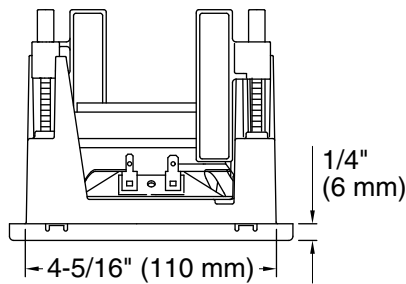

Features

- Mounts within standard 2" x 4" walls.
- Low profile design.
- Complements the WaterTile product line.
- Can be used with any audio system and also integrated with the DTV+™ Digital Showering System.

Technical Information

All product dimensions are nominal.

- Installation Type: Wall-mount
- Material: Metal
- Speaker wire gauge: Accepts 12-16 AWG
- Max. Ambient temp: 122°F (50°C)
- Peak power: 135 Watts
- Average power: 45 Watts