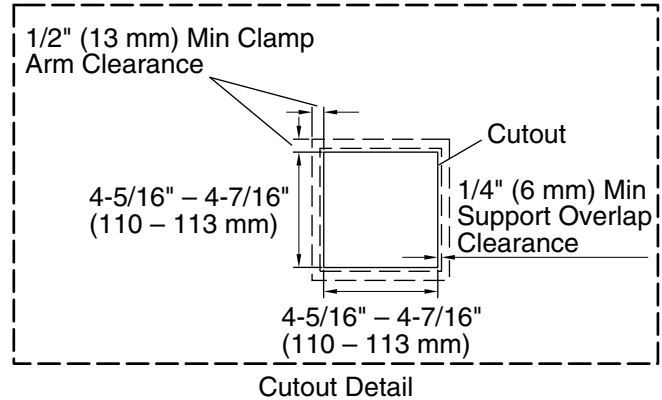

Features

- Mounts within standard 2" x 4" walls.
- Low profile design.
- Complements the WaterTile product line.
- Can be used with any audio system and also integrated with the DTV+™ Digital Showering System.

Technical Information

All product dimensions are nominal.

- Installation Type: Wall-mount
- Material: Metal
- Speaker wire gauge: Accepts 12-16 AWG
- Max. Ambient temp: 122°F (50°C)
- Peak power: 135 Watts
- Average power: 45 Watts

Notes

Install this product according to the installation guide.

Recommended wire connections using solder or standard quick-disconnect terminals (0.187" x 0.020" for the positive connection and 0.110" x 0.020" for the negative connection).