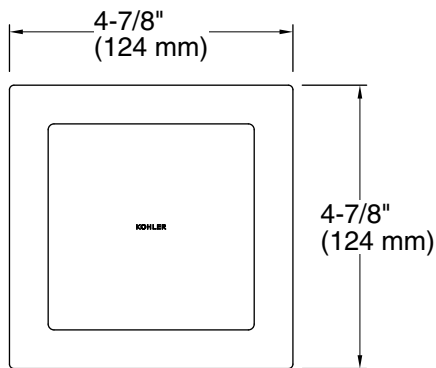

Features

- Mounts within standard 2" x 4" walls.
- Low profile design.
- Complements the WaterTile product line.
- Can be used with any audio system and also integrated with the DTV+™ Digital Showering System.

Technical Information

All product dimensions are nominal.

- Installation Type: Wall-mount
- Material: Metal
- Speaker wire gauge: Accepts 12-16 AWG
- Max. Ambient temp: 122°F (50°C)
- Peak power: 135 Watts
- Average power: 45 Watts