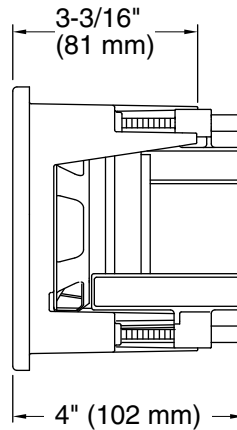

Features

- Mounts within standard 2" x 4" walls.
- Low profile design.
- Complements the WaterTile product line.
- Can be used with any audio system and also integrated with the DTV+™ Digital Showering System.

Technical Information

All product dimensions are nominal.

- Installation Type: Wall-mount
- Material: Metal
- Speaker wire gauge: Accepts 12-16 AWG
- Max. Ambient temp: 122°F (50°C)
- Peak power: 135 Watts
- Average power: 45 Watts

Notes

Install this product according to the installation guide.

Recommended wire connections using solder or standard quick-disconnect terminals (0.187" x 0.020" for the positive connection and 0.110" x 0.020" for the negative connection).