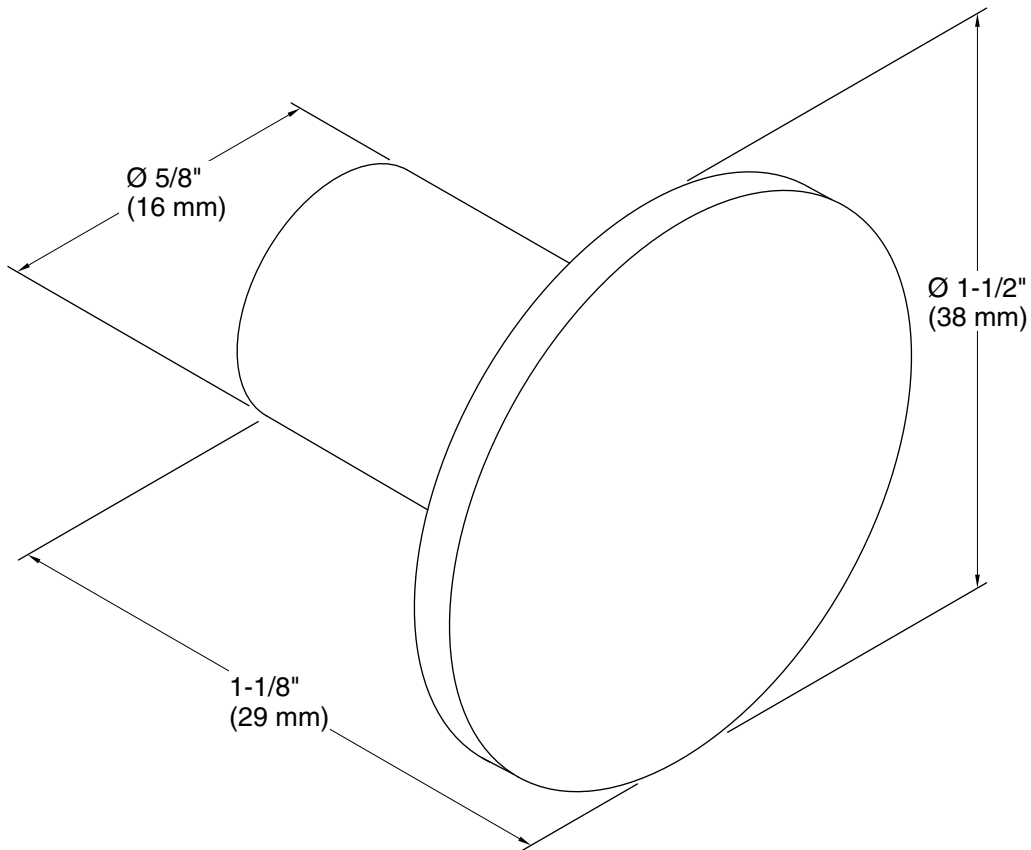

Technical Information

All product dimensions are nominal.

Material: Zinc

Notes

Install this product according to the installation instructions.

CAUTION: Risk of personal injury. Do not install these products in any area where they are likely to be used inadvertently as a grab bar or support bar. These products are not designed or intended for use as a grab bar or support bar.