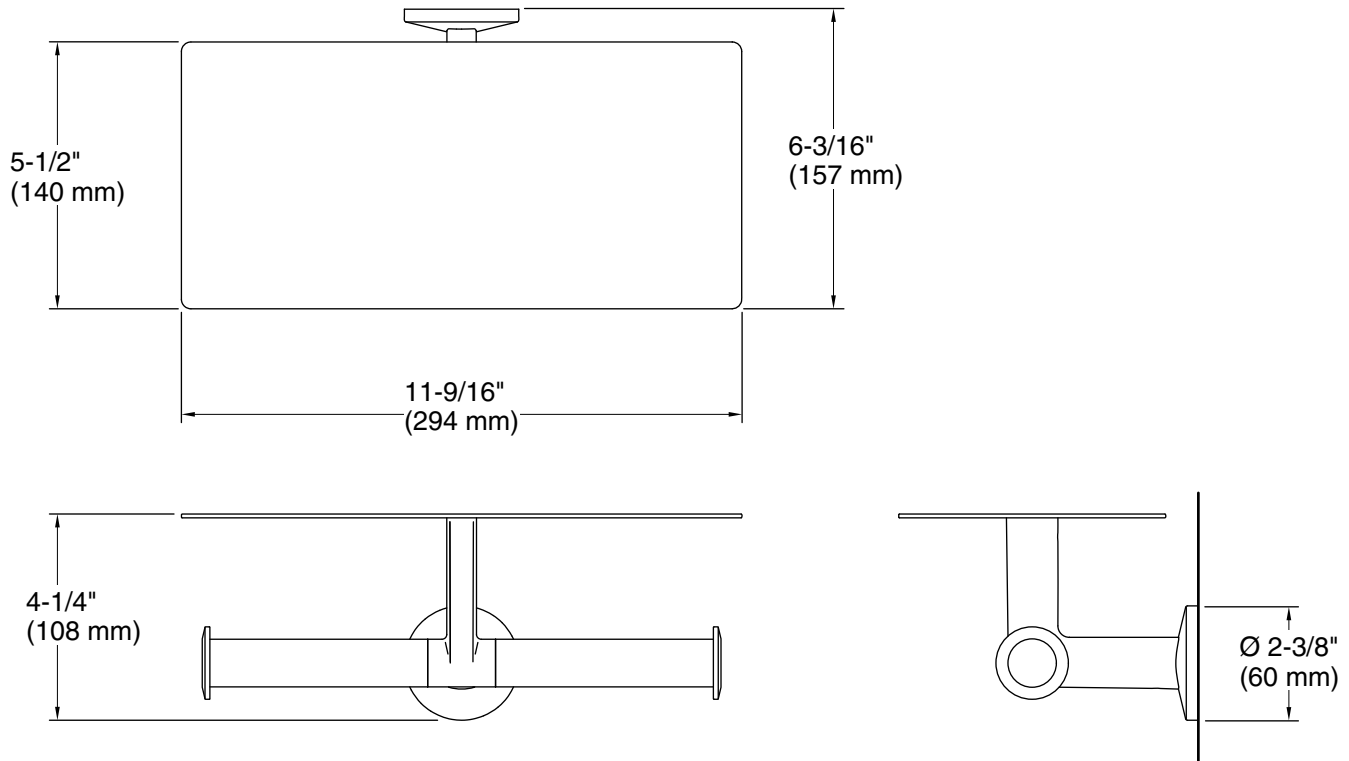

Technical Information

All product dimensions are nominal.

Material: Zinc, Brass

Notes

Install this product according to the installation instructions.

CAUTION: Risk of personal injury. Do not install these products in any area where they are likely to be used inadvertently as a grab bar or support bar. These products are not designed or intended for use as a grab bar or support bar.