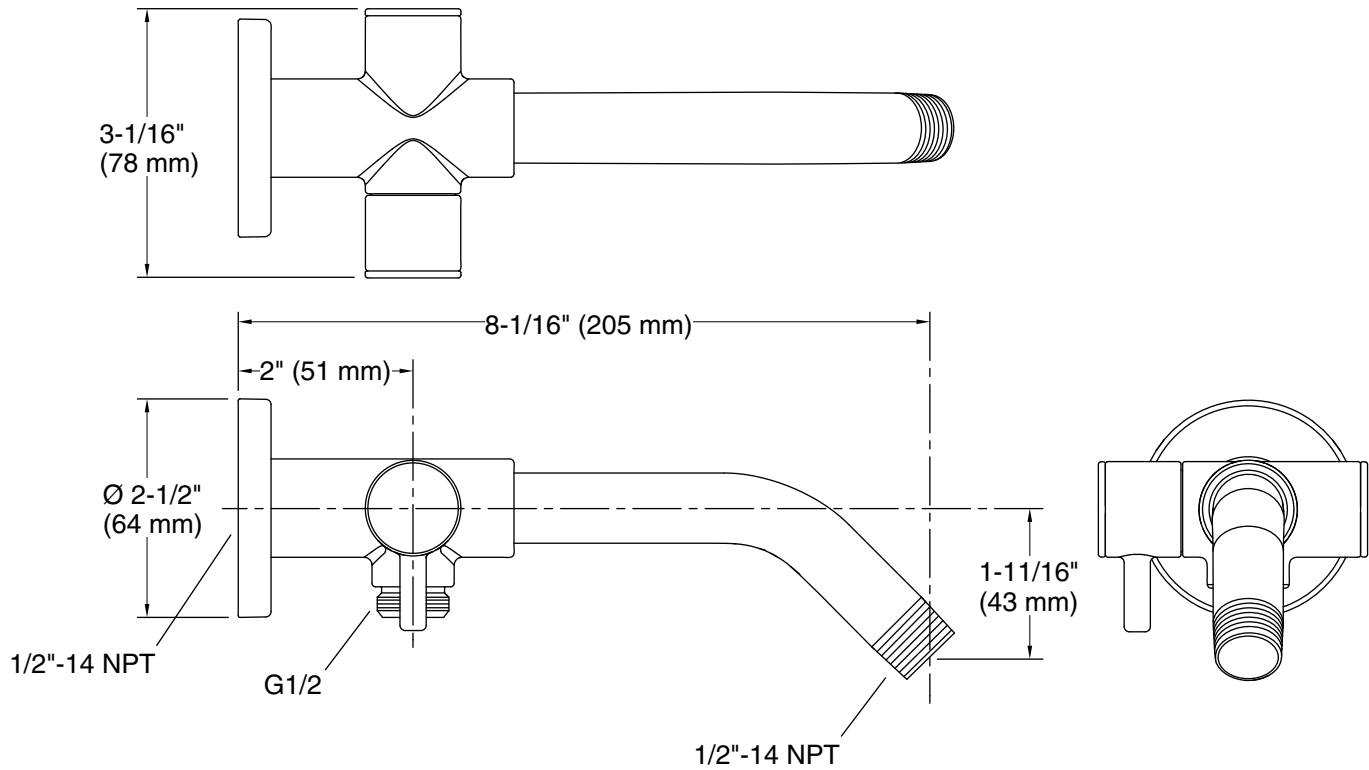

Features

- Diverter switches water between showerhead and handshower
- 1/2" NPT connection
- For use with KOHLER showerheads and handshowers (sold separately)

Material

- Premium metal construction for durability and reliability
- KOHLER® finishes resist corrosion and tarnishing

Technical Information

All product dimensions are nominal.
 Drain included: No

Notes

Install this product according to the installation guide.