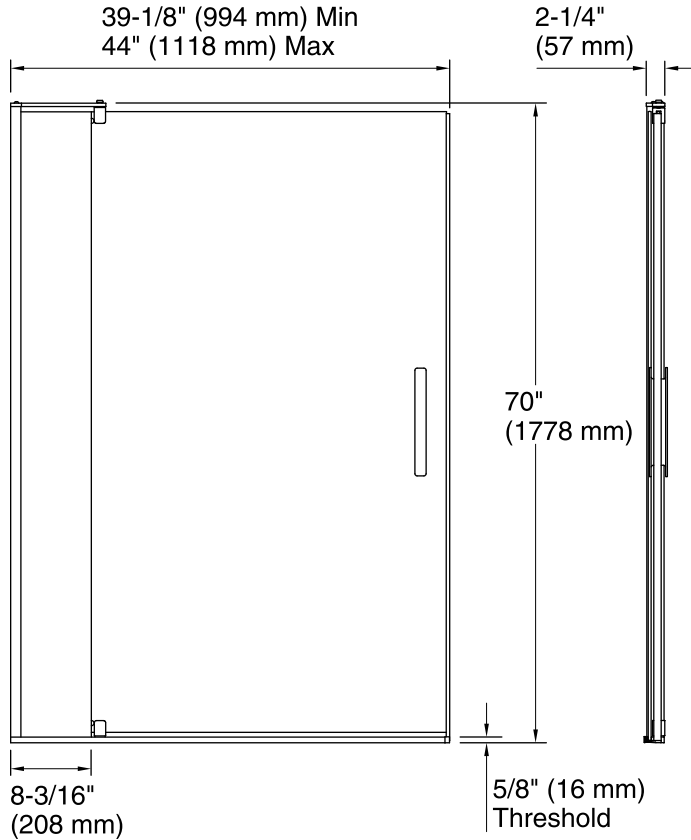

*Walk-through

Technical Information

All product dimensions are nominal.

Installation type:	For shower base installation
Opening style:	Pivot
Opening Width - Min:	39-1/8" (994 mm)
Opening Width - Max:	44" (1118 mm)
Walk-through - Min:	29-3/8" (746 mm)
Walk-through - Max:	34-1/4" (870 mm)
Glass thickness:	5/16" (8 mm)
Glass coating:	CleanCoat®

Notes

Install this product according to the installation guide.

Strike jamb is made of clear plastic and may not cover existing shower door holes.

NOTICE: The vertical opening should be a minimum of 74" (1880 mm) to allow clearance for installation.