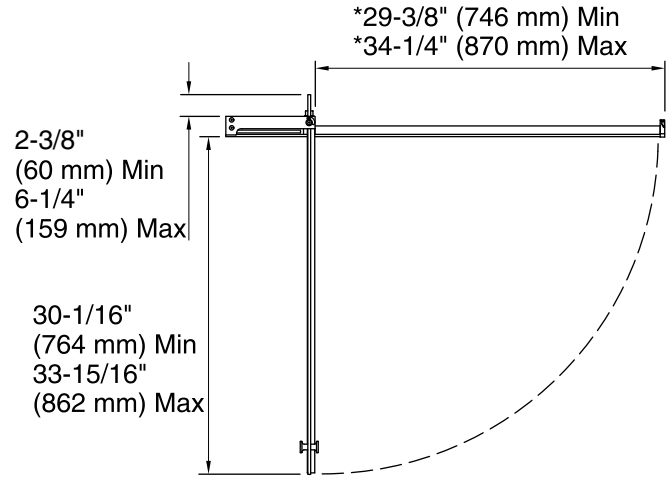

*Walk-through

Technical Information

All product dimensions are nominal.

Installation type:	For shower base installation
Opening style:	Pivot
Opening Width - Min:	39-1/8" (994 mm)
Opening Width - Max:	44" (1118 mm)
Walk-through - Min:	29-3/8" (746 mm)
Walk-through - Max:	34-1/4" (870 mm)
Glass thickness:	5/16" (8 mm)
Glass coating:	CleanCoat®

Notes

Install this product according to the installation guide.

Strike jamb is made of clear plastic and may not cover existing shower door holes.

NOTICE: The vertical opening should be a minimum of 74" (1880 mm) to allow clearance for installation.