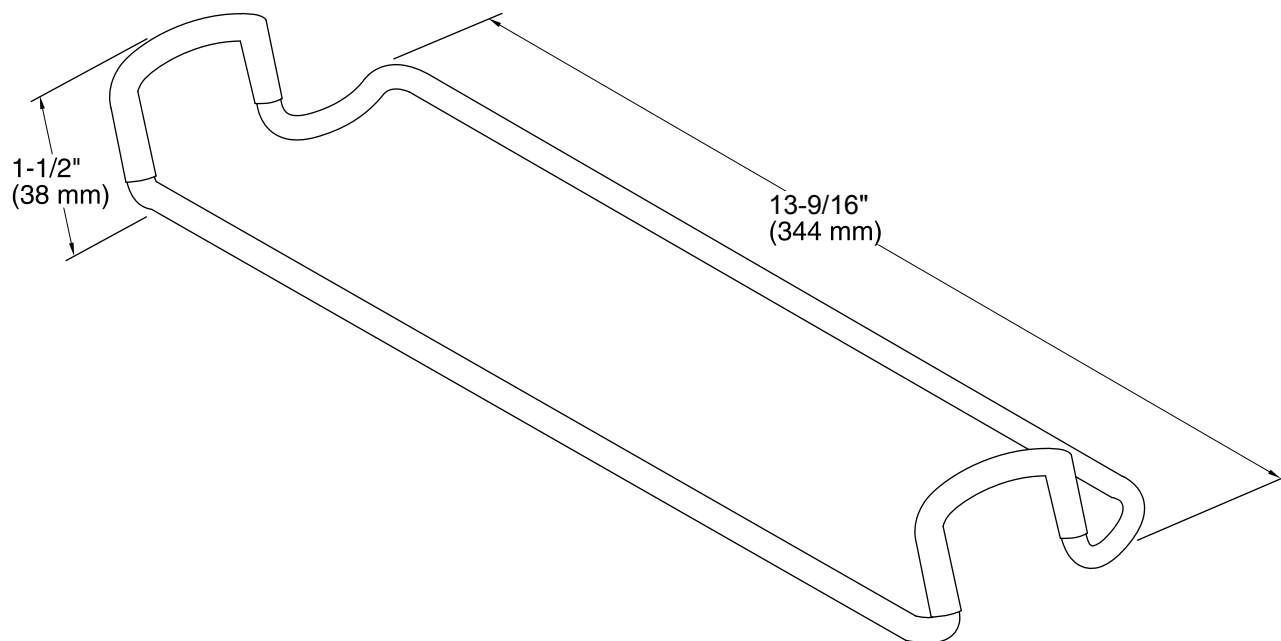

Technical Information

All product dimensions are nominal.

Material: Stainless Steel