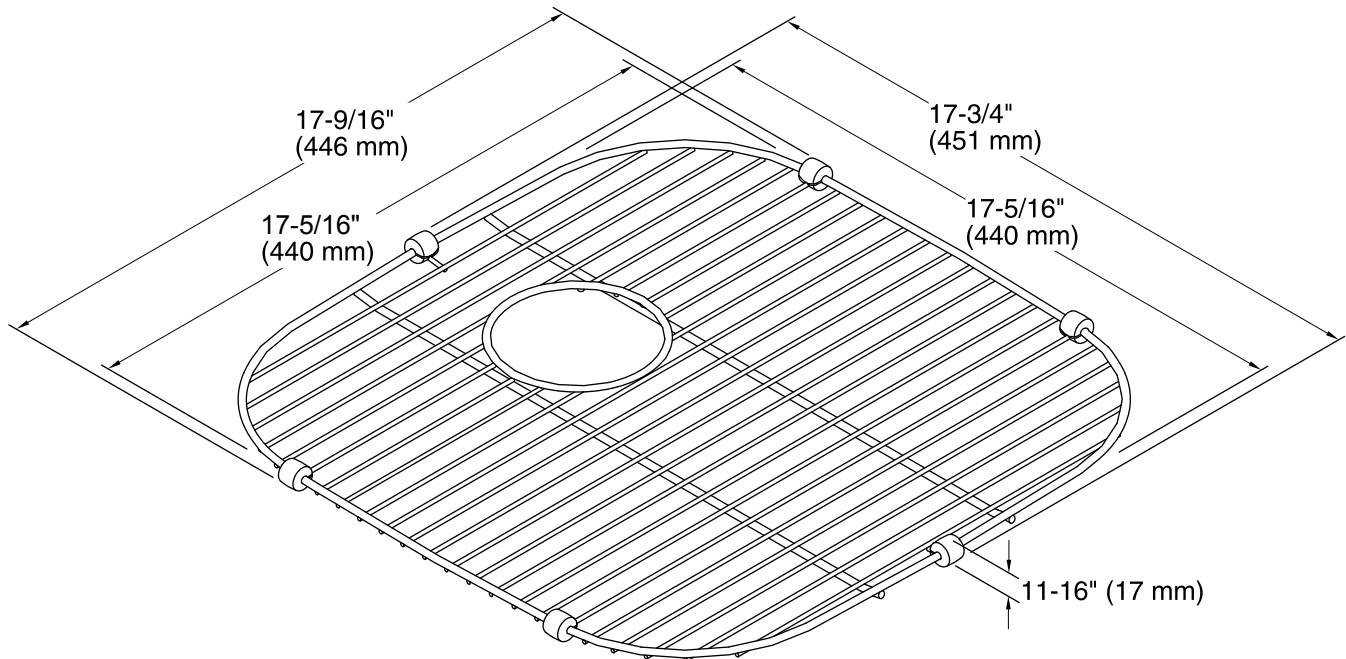

Technical Information

All product dimensions are nominal.

Material: Stainless Steel