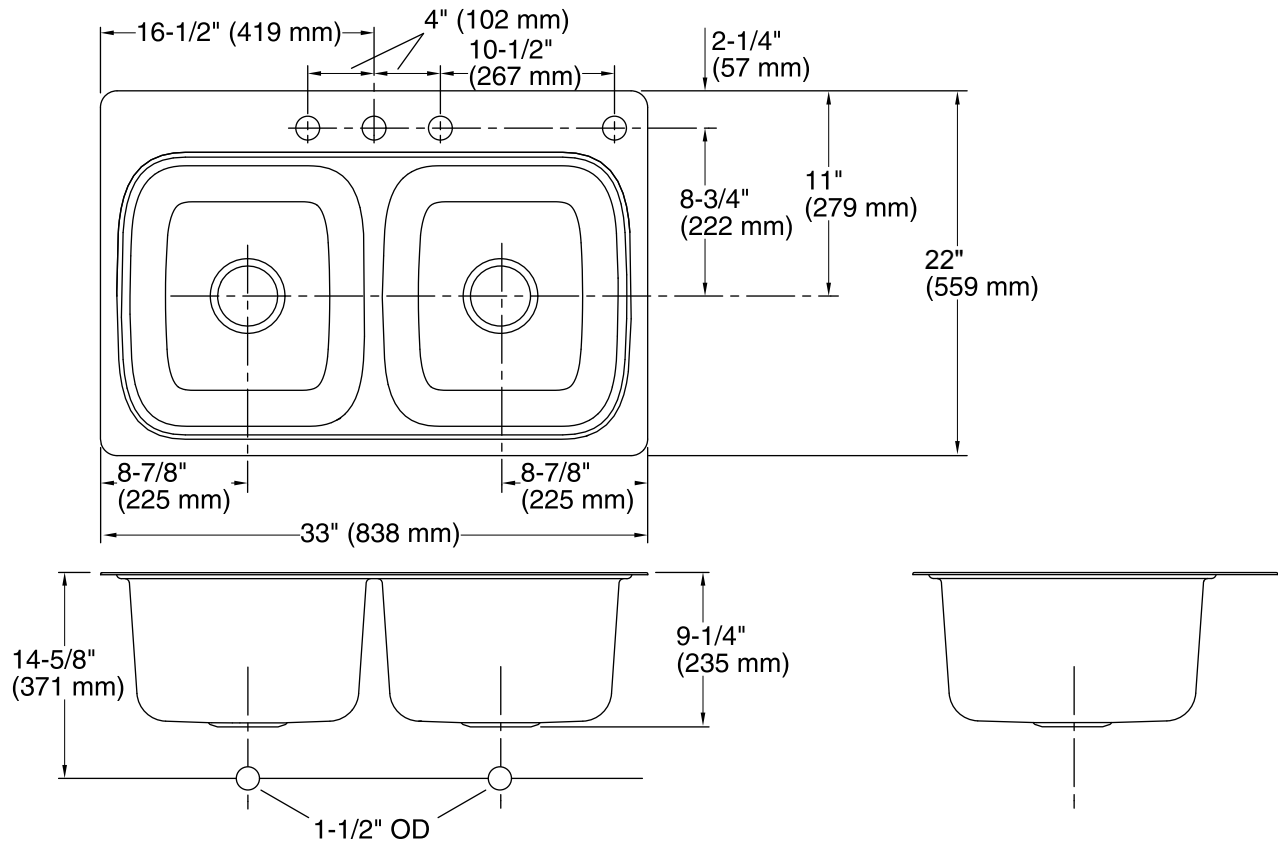

**Verse™**  
Top-mount Kitchen Sink  
**K-5267-4**

**Features**

- 36-inch minimum base cabinet width.
- Double equal bowls.
- 9-inch depth.
- Three faucet holes with one accessory hole to the right.
- SilentShield® sound-absorption technology offers quieter performance.
- Includes installation hardware.

**Material**

- 18-gauge stainless steel.

**Installation**

- Top-mount

**Recommended Products/Accessories**

- K-8801 Sink Strainer
- K-8799 Sink Strainer

**Codes/Standards**

ASME A112.19.3/CSA B45.4  
All applicable US Federal and State material regulations

## Technical Information

All product dimensions are nominal.

Bowl configuration: Double equal

Installation: Top-mount

Min. base cabinet width: 36" (914 mm)

Bowl area (Left): Length: 14-3/16" (360 mm)  
Width: 15-11/16" (398 mm)  
Bowl depth: 9" (229 mm)

Bowl area (Right): Length: 14-3/16" (360 mm)  
Width: 15-11/16" (398 mm)  
Bowl depth: 9" (229 mm)

Number of deck holes: 4

Faucet hole spacing: 4" (102 mm)

Faucet hole(s): 1-7/16" (37 mm)

Drain hole: 3-5/8" (92 mm)