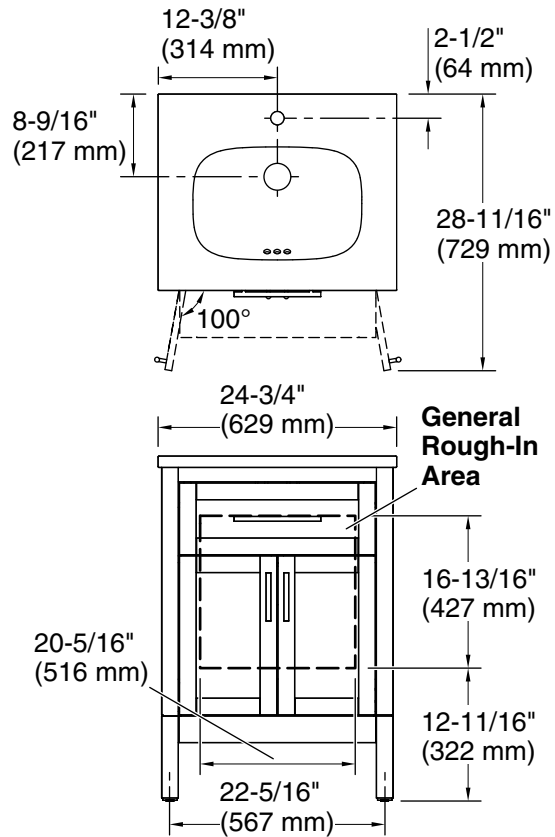

### Features

- Set includes cabinet, precut quartz vanity top, sink, cabinet hardware
- Convenient tilt-down drawer for storing smaller, frequently-used items
- Three-way adjustable slow-close door hinges for easy cabinet access
- 18-9/16" (471 mm) cabinet interior provides ample storage space
- Single faucet hole
- Faucet sold separately
- Some assembly required

### Technical Information

All product dimensions are nominal.