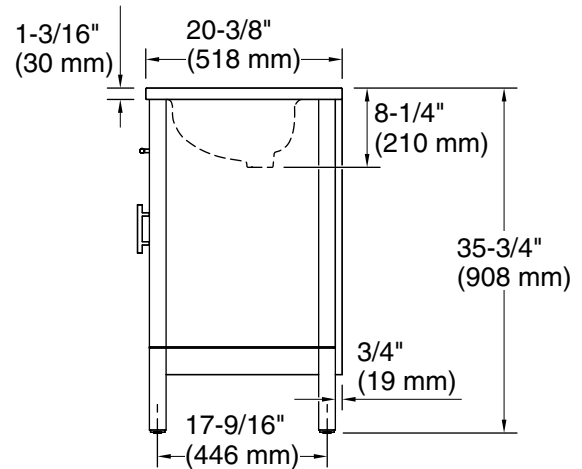

### Features

- Set includes cabinet, precut quartz vanity top, sink, cabinet hardware
- Convenient tilt-down drawer for storing smaller, frequently-used items
- Three-way adjustable slow-close door hinges for easy cabinet access
- 18-9/16" (471 mm) cabinet interior provides ample storage space
- Single faucet hole
- Faucet sold separately
- Some assembly required

### Technical Information

All product dimensions are nominal.